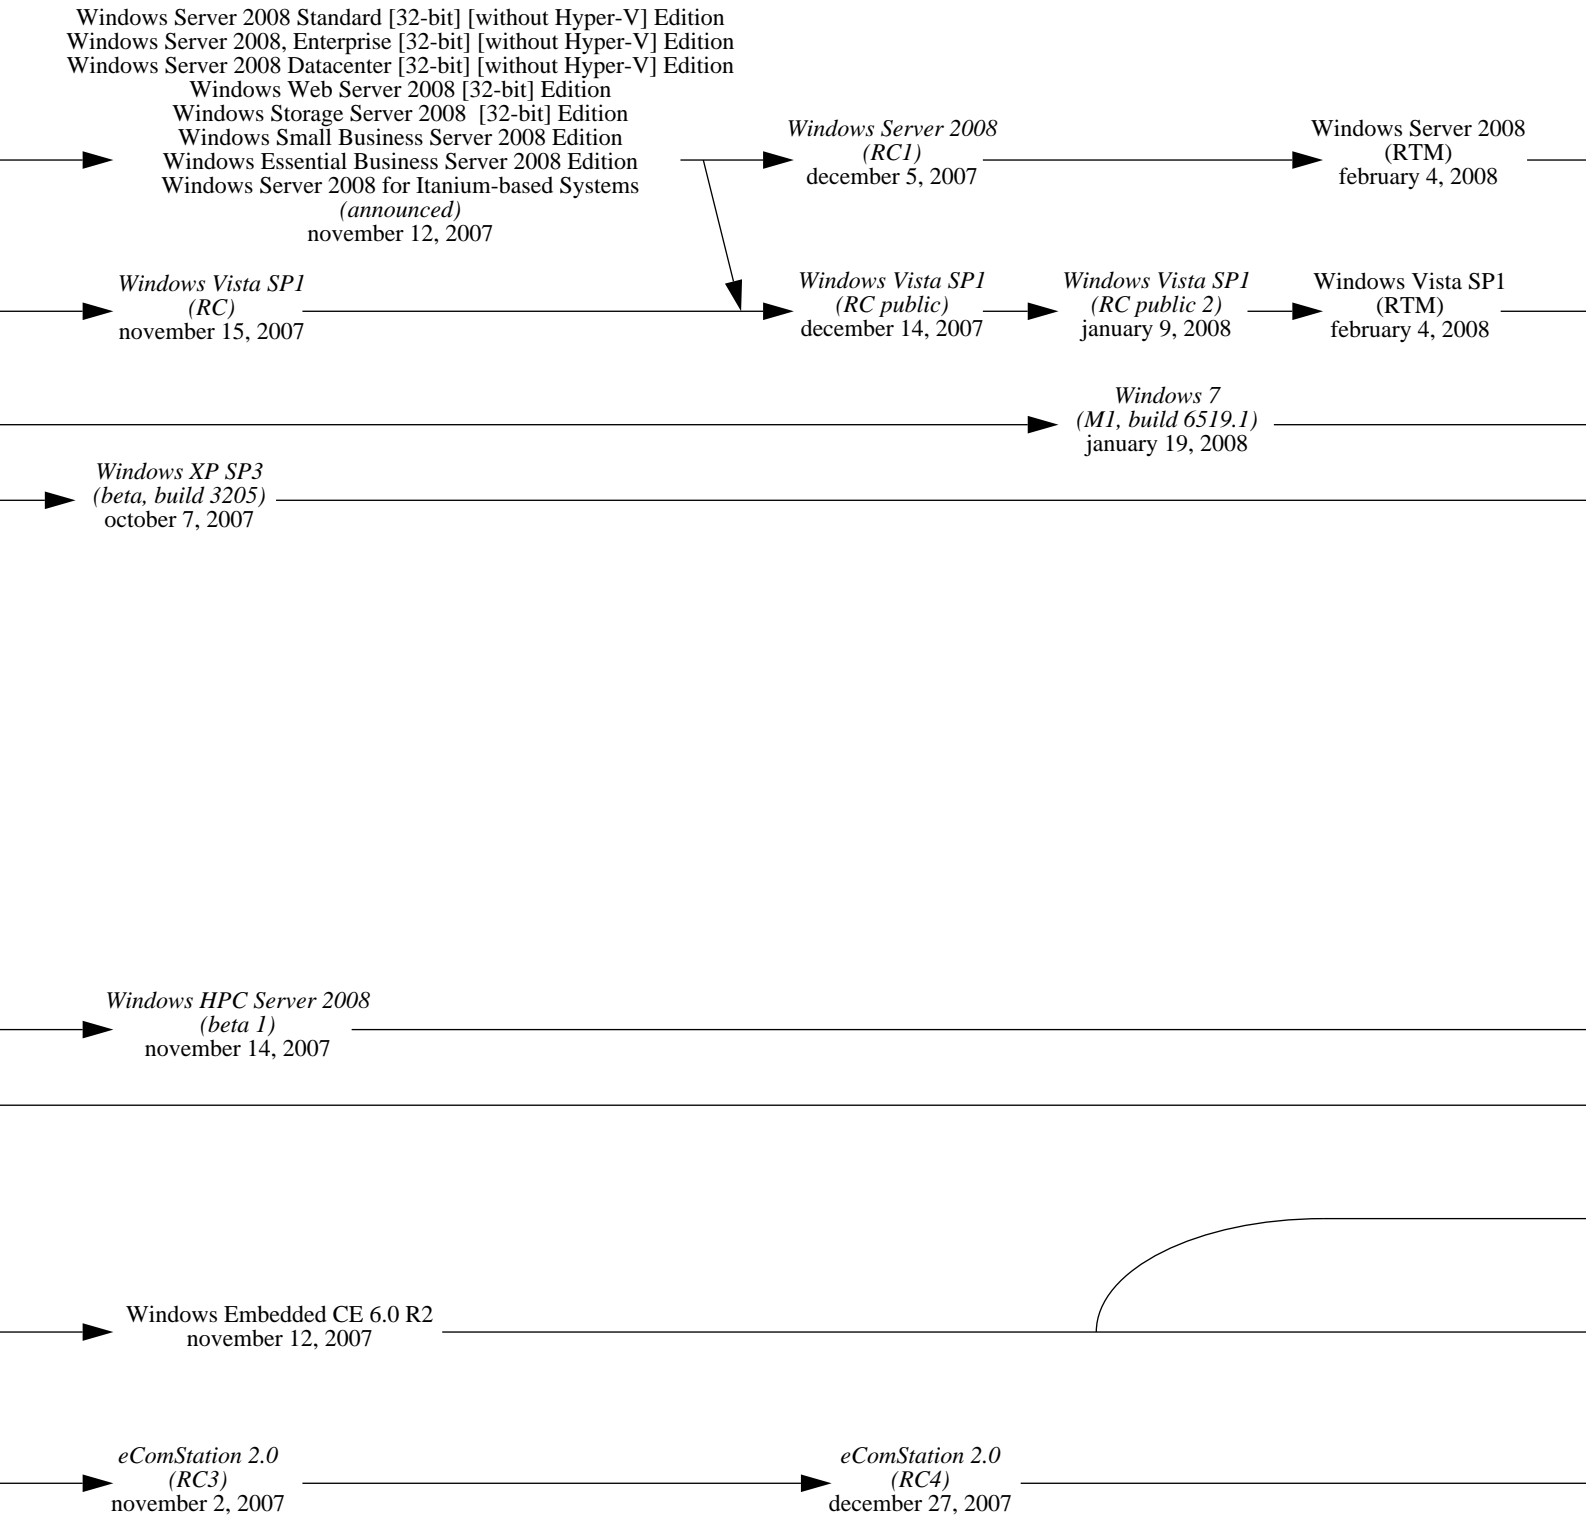

2007

2009

2010

2011

Enhanced DR-DOS 7.01.08
july 21, 2011

FreeDOS 1.1
january 2, 2012

2012

2013