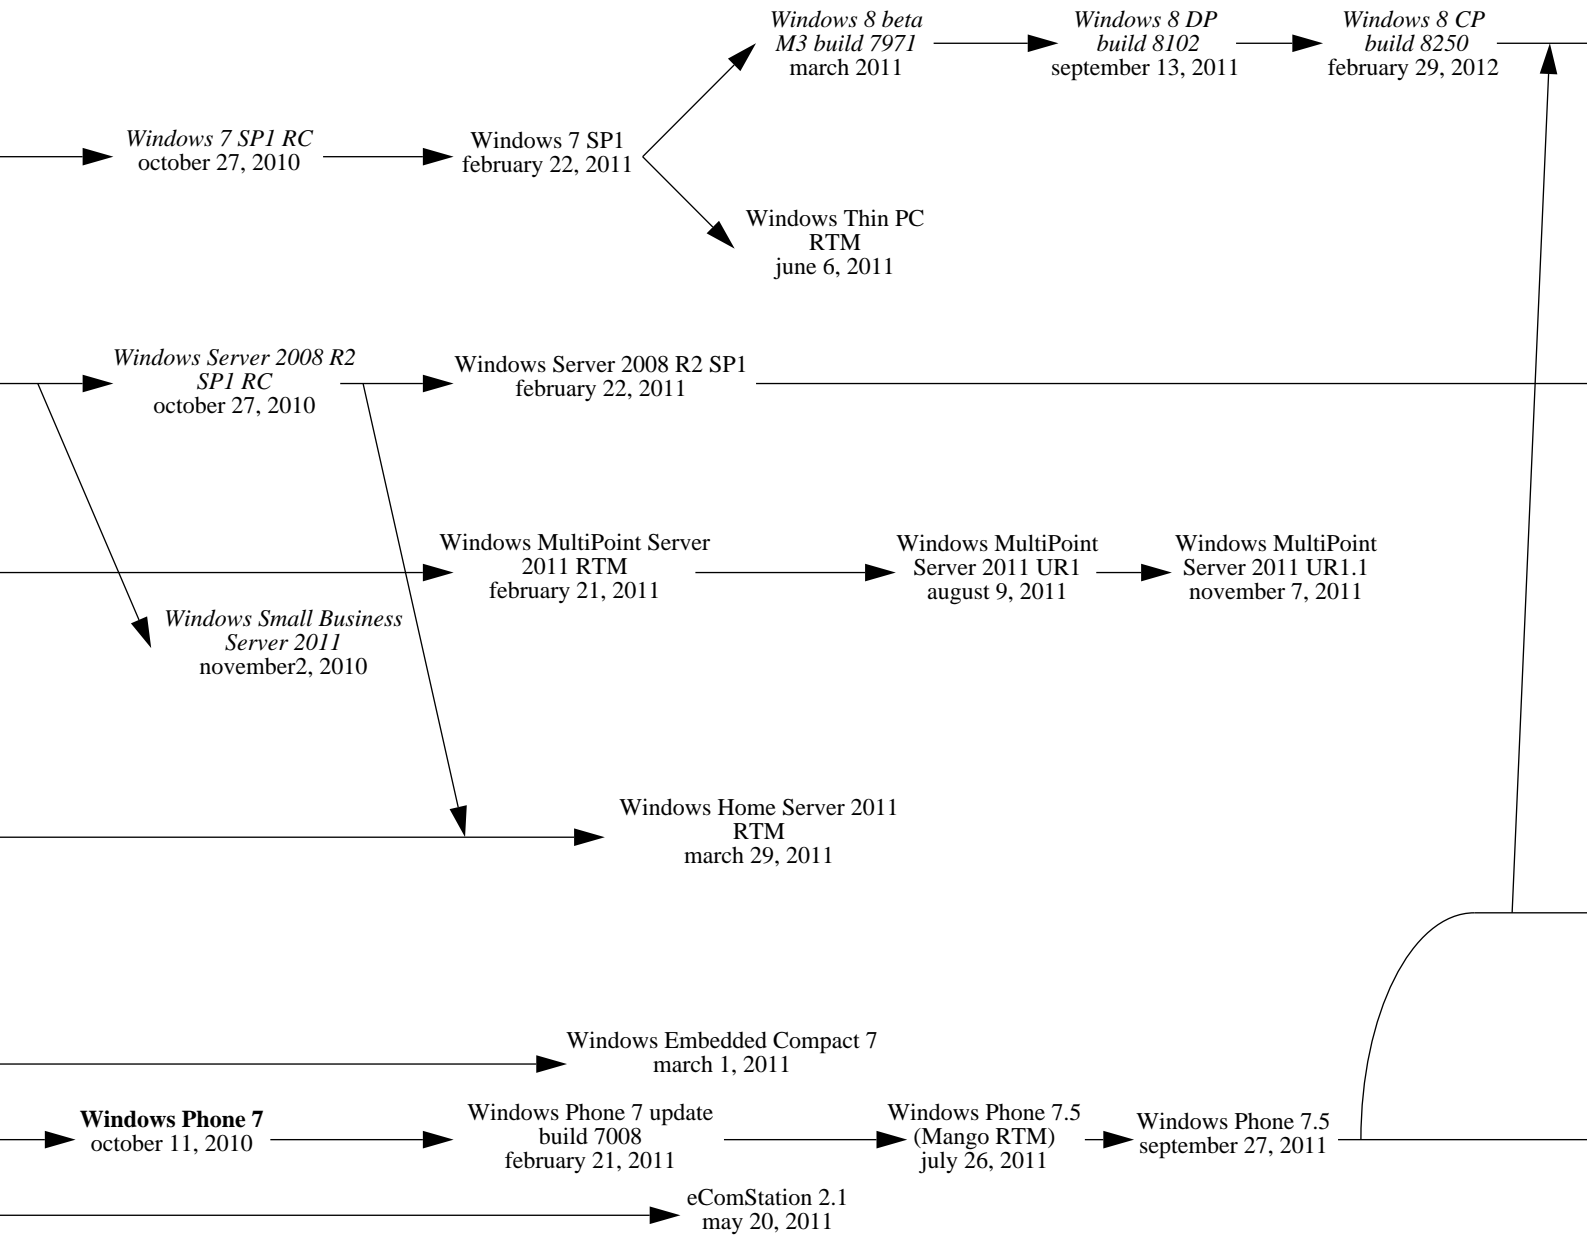

2007

2009

2010

2011

Enhanced DR-DOS 7.01.08
july 21, 2011

FreeDOS 1.1
january 2, 2012

2012

2013