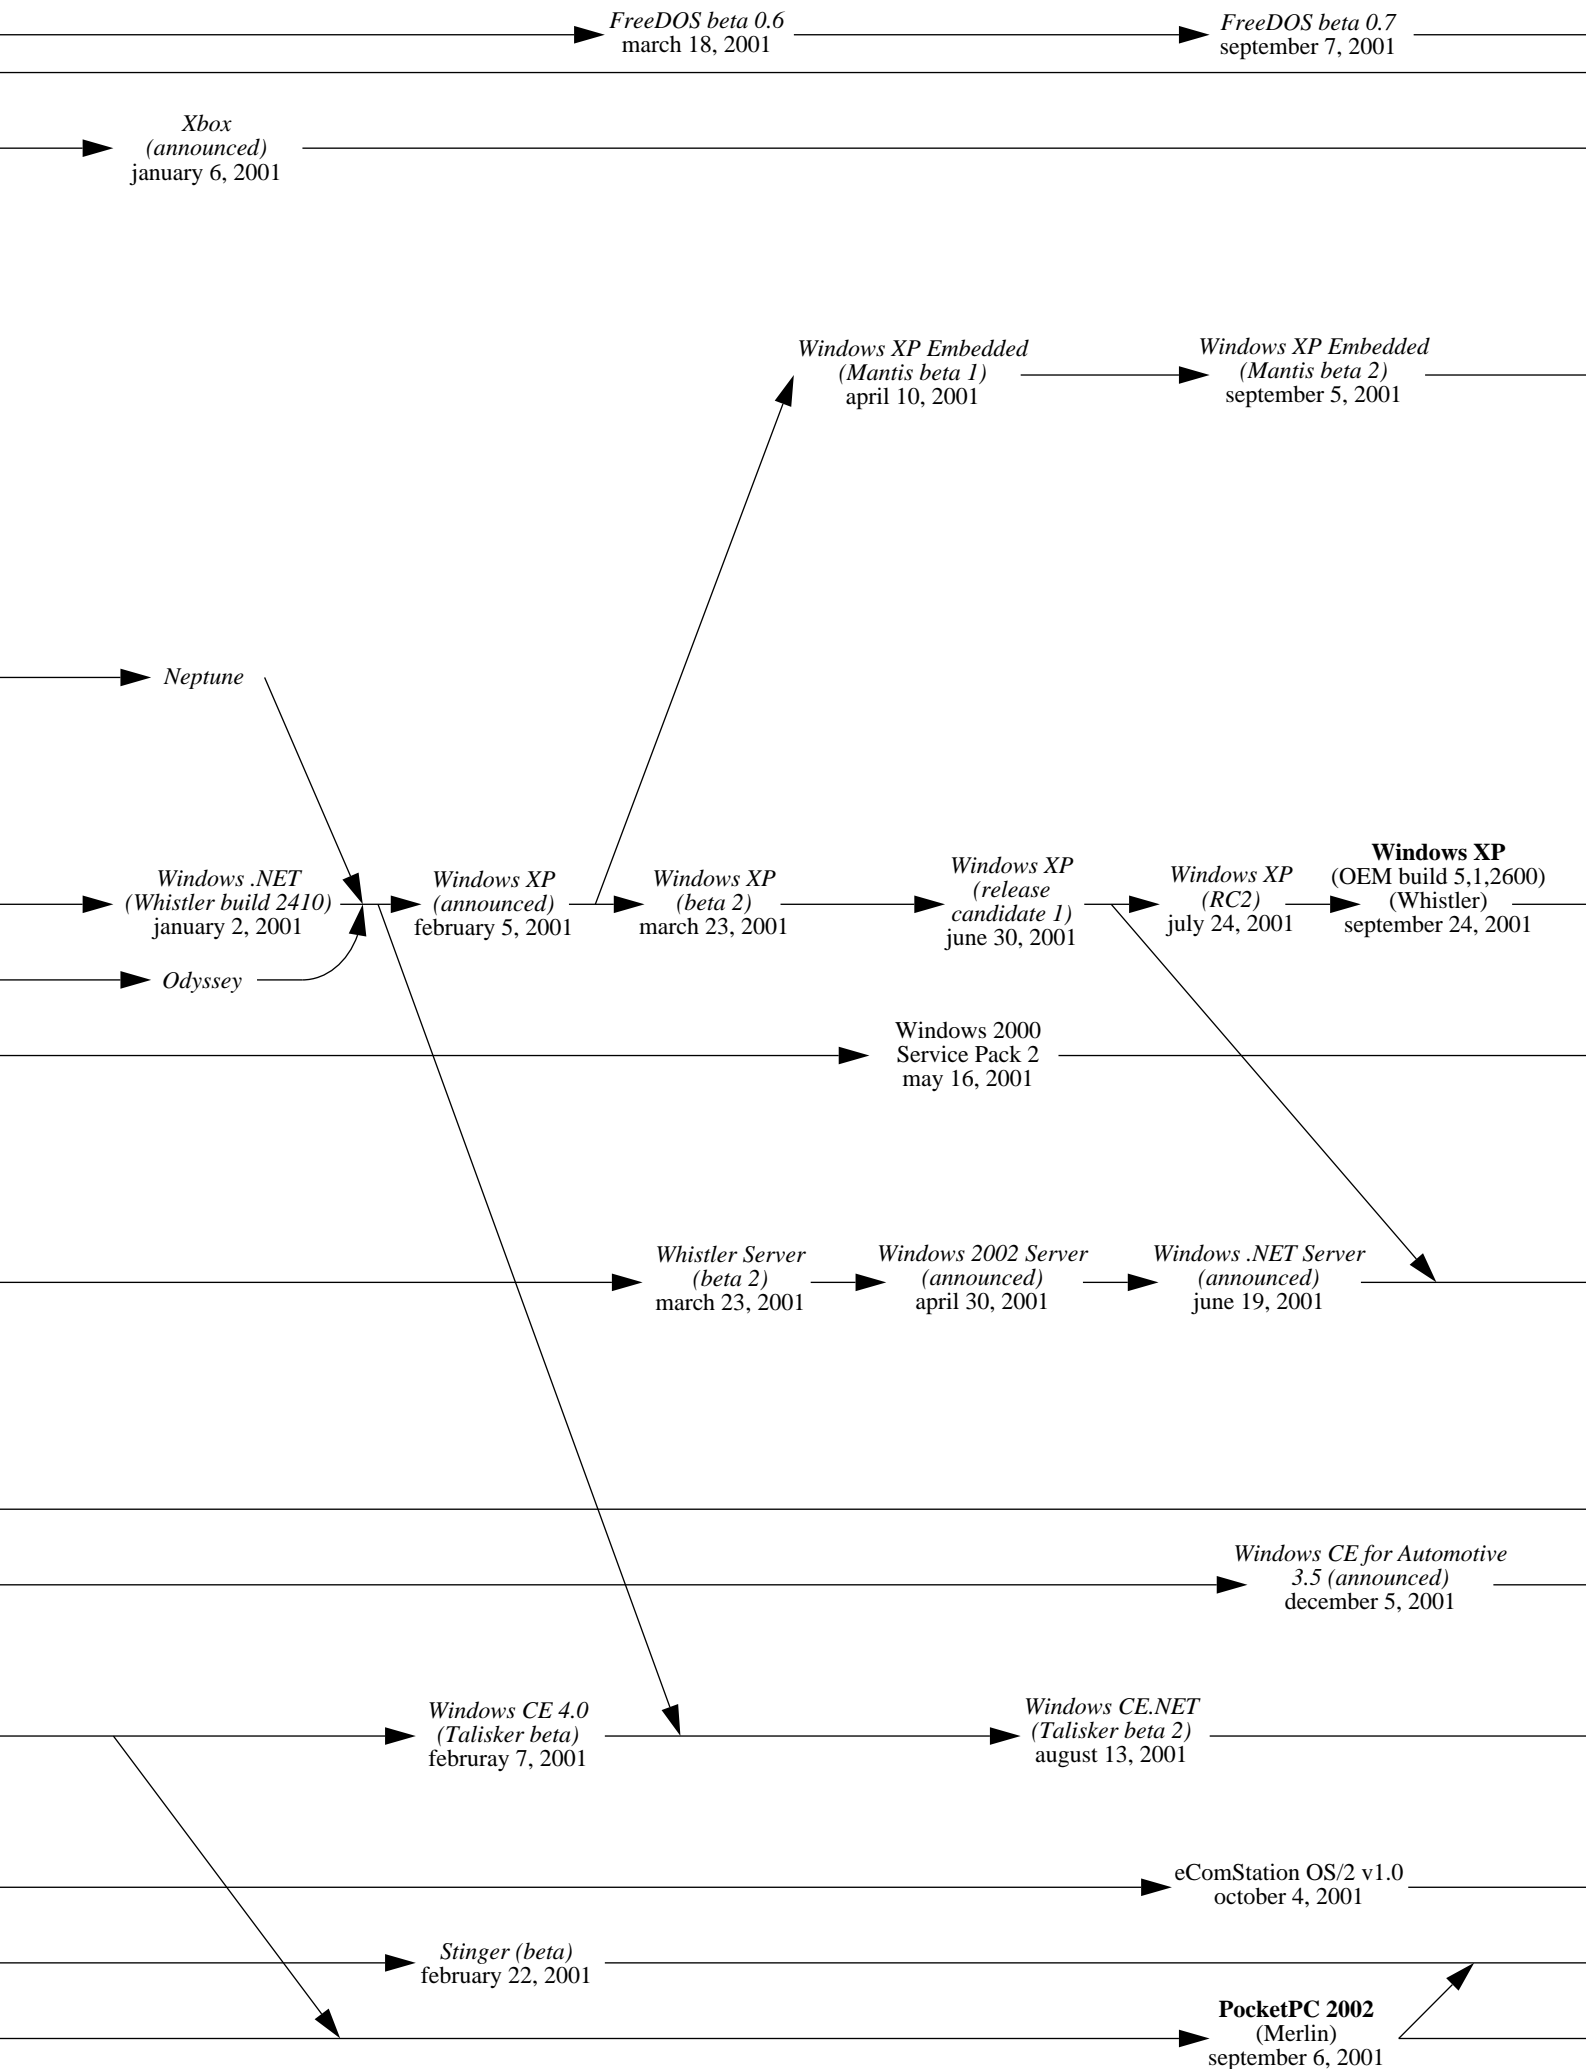

OS/2 2.0
(*Gruiser*)
march 1992

OS/2 2.1
(*Borg*)
may 1993

OS/2 for Windows
(*Ferengi*)
october 1993

1994

1995

FreeDOS
june 29, 1994

1996

1997

1998

1999

2000

2001

2002

2004

FreeDOS beta 0.9
september 28, 2004

DR-DOS 8.0
march 30, 2004