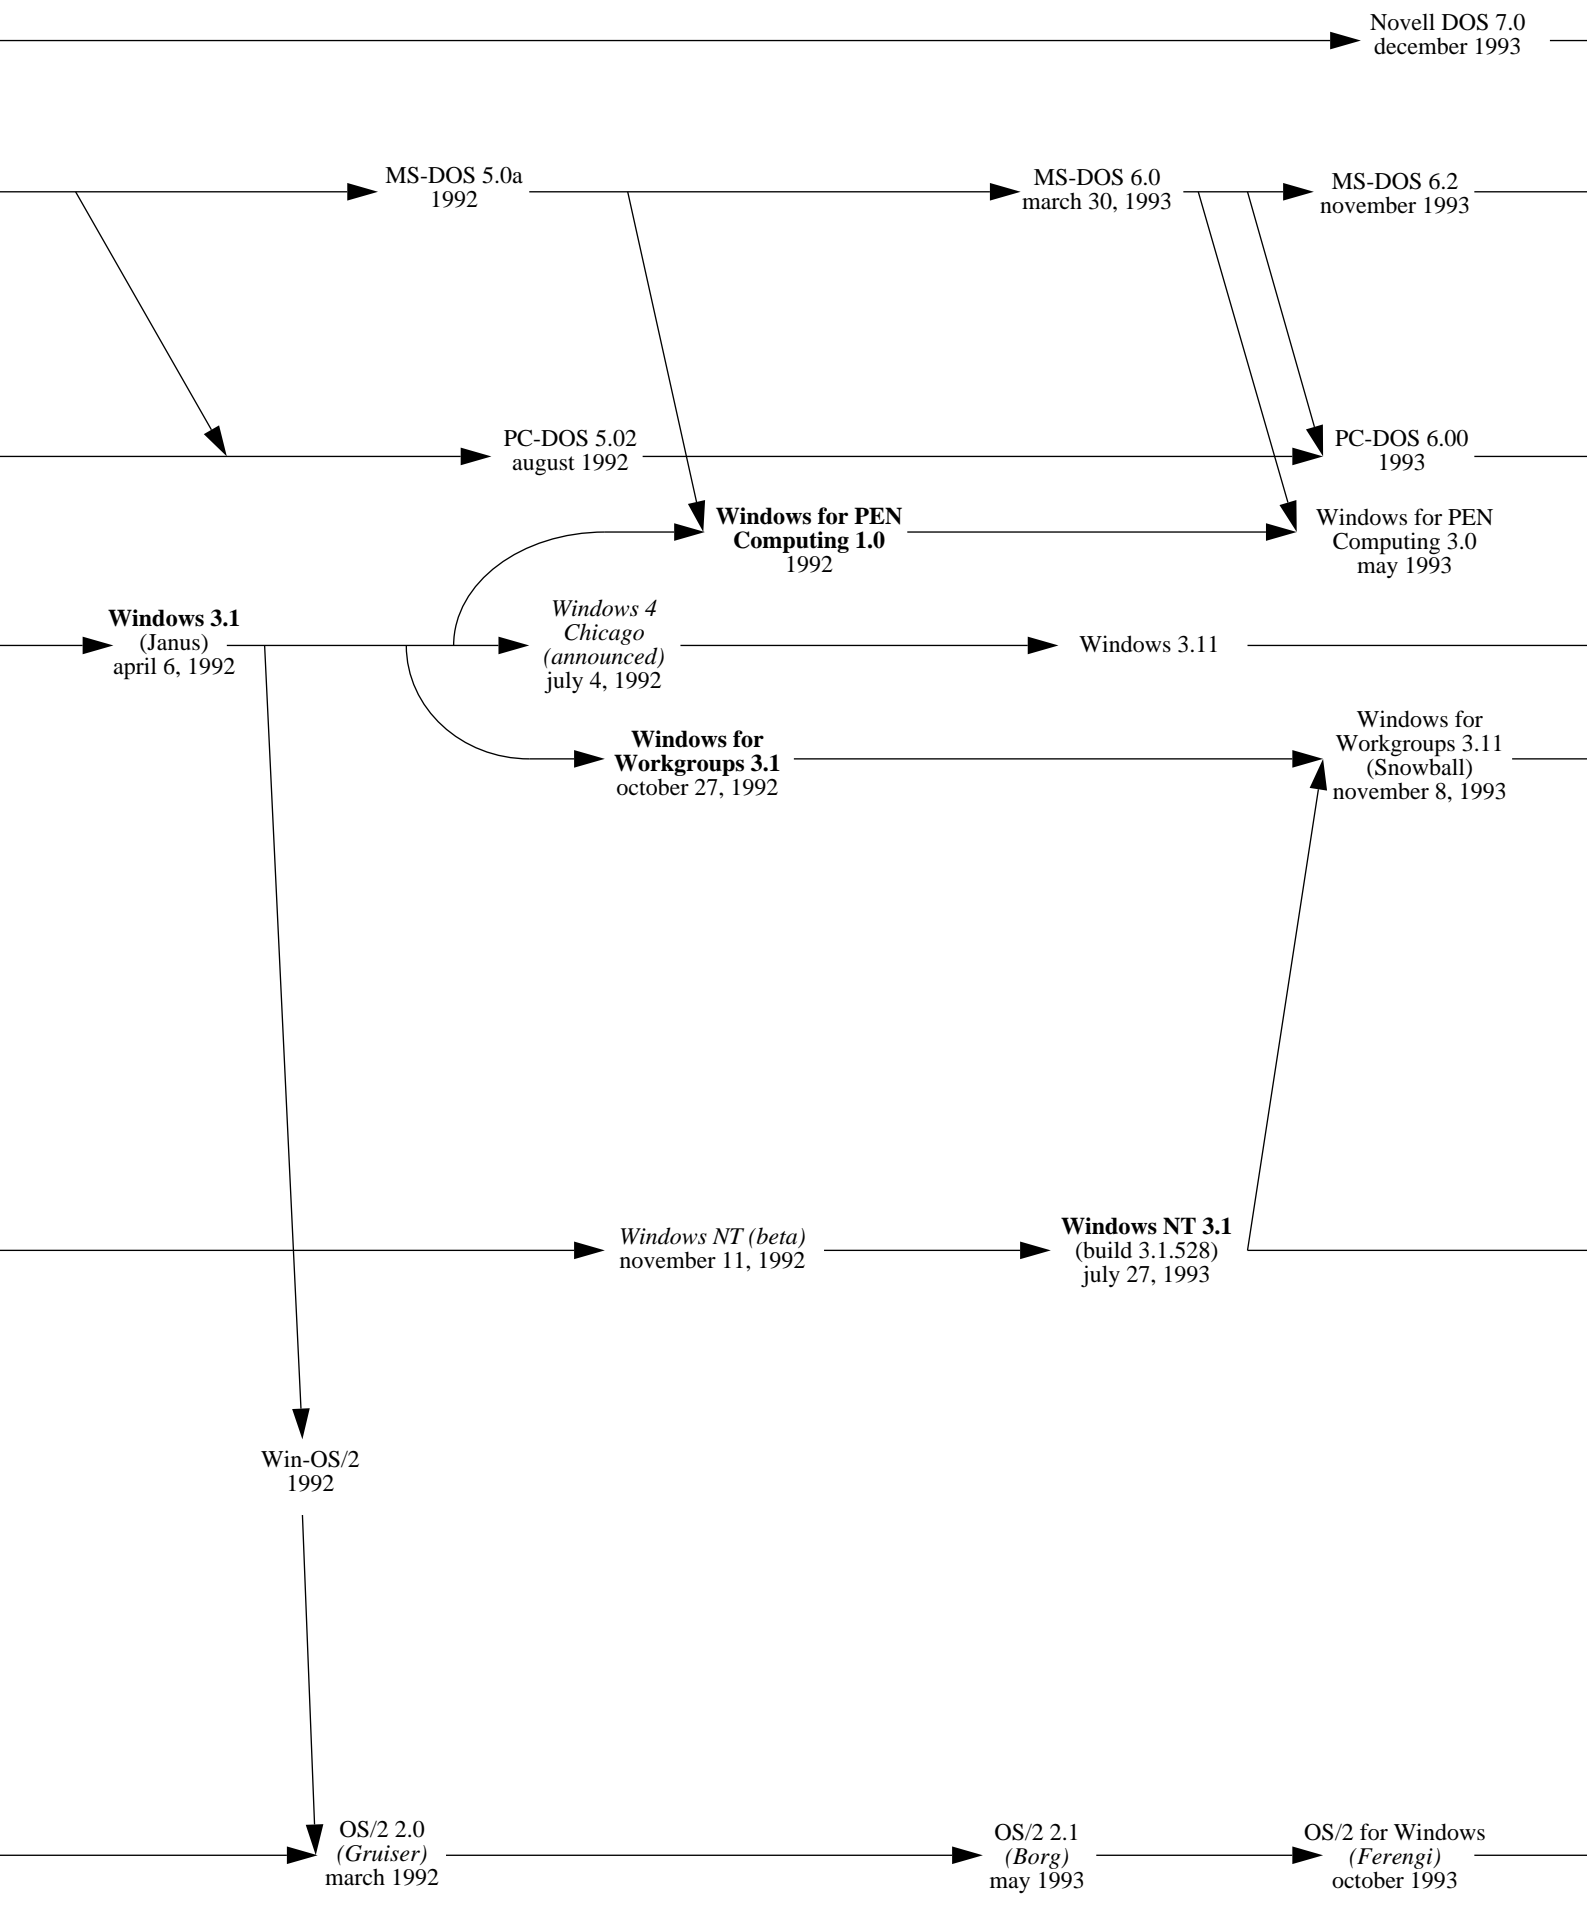

1987

1988

1989

1990

1991

DR-DOS 5.0
may 1990

DR-DOS 6.0
september 1991

MS-DOS 5.0
june 1991

Windows 3.0
may 22, 1990

Windows 3.0
(+ Multimedia Extensions)
october 20, 1991

Windows NT (announced)
october 1991

OS/2 1.3
(Cutter)
december 1990

1992

1993

Novell DOS 7.0
december 1993

MS-DOS 5.0a
1992