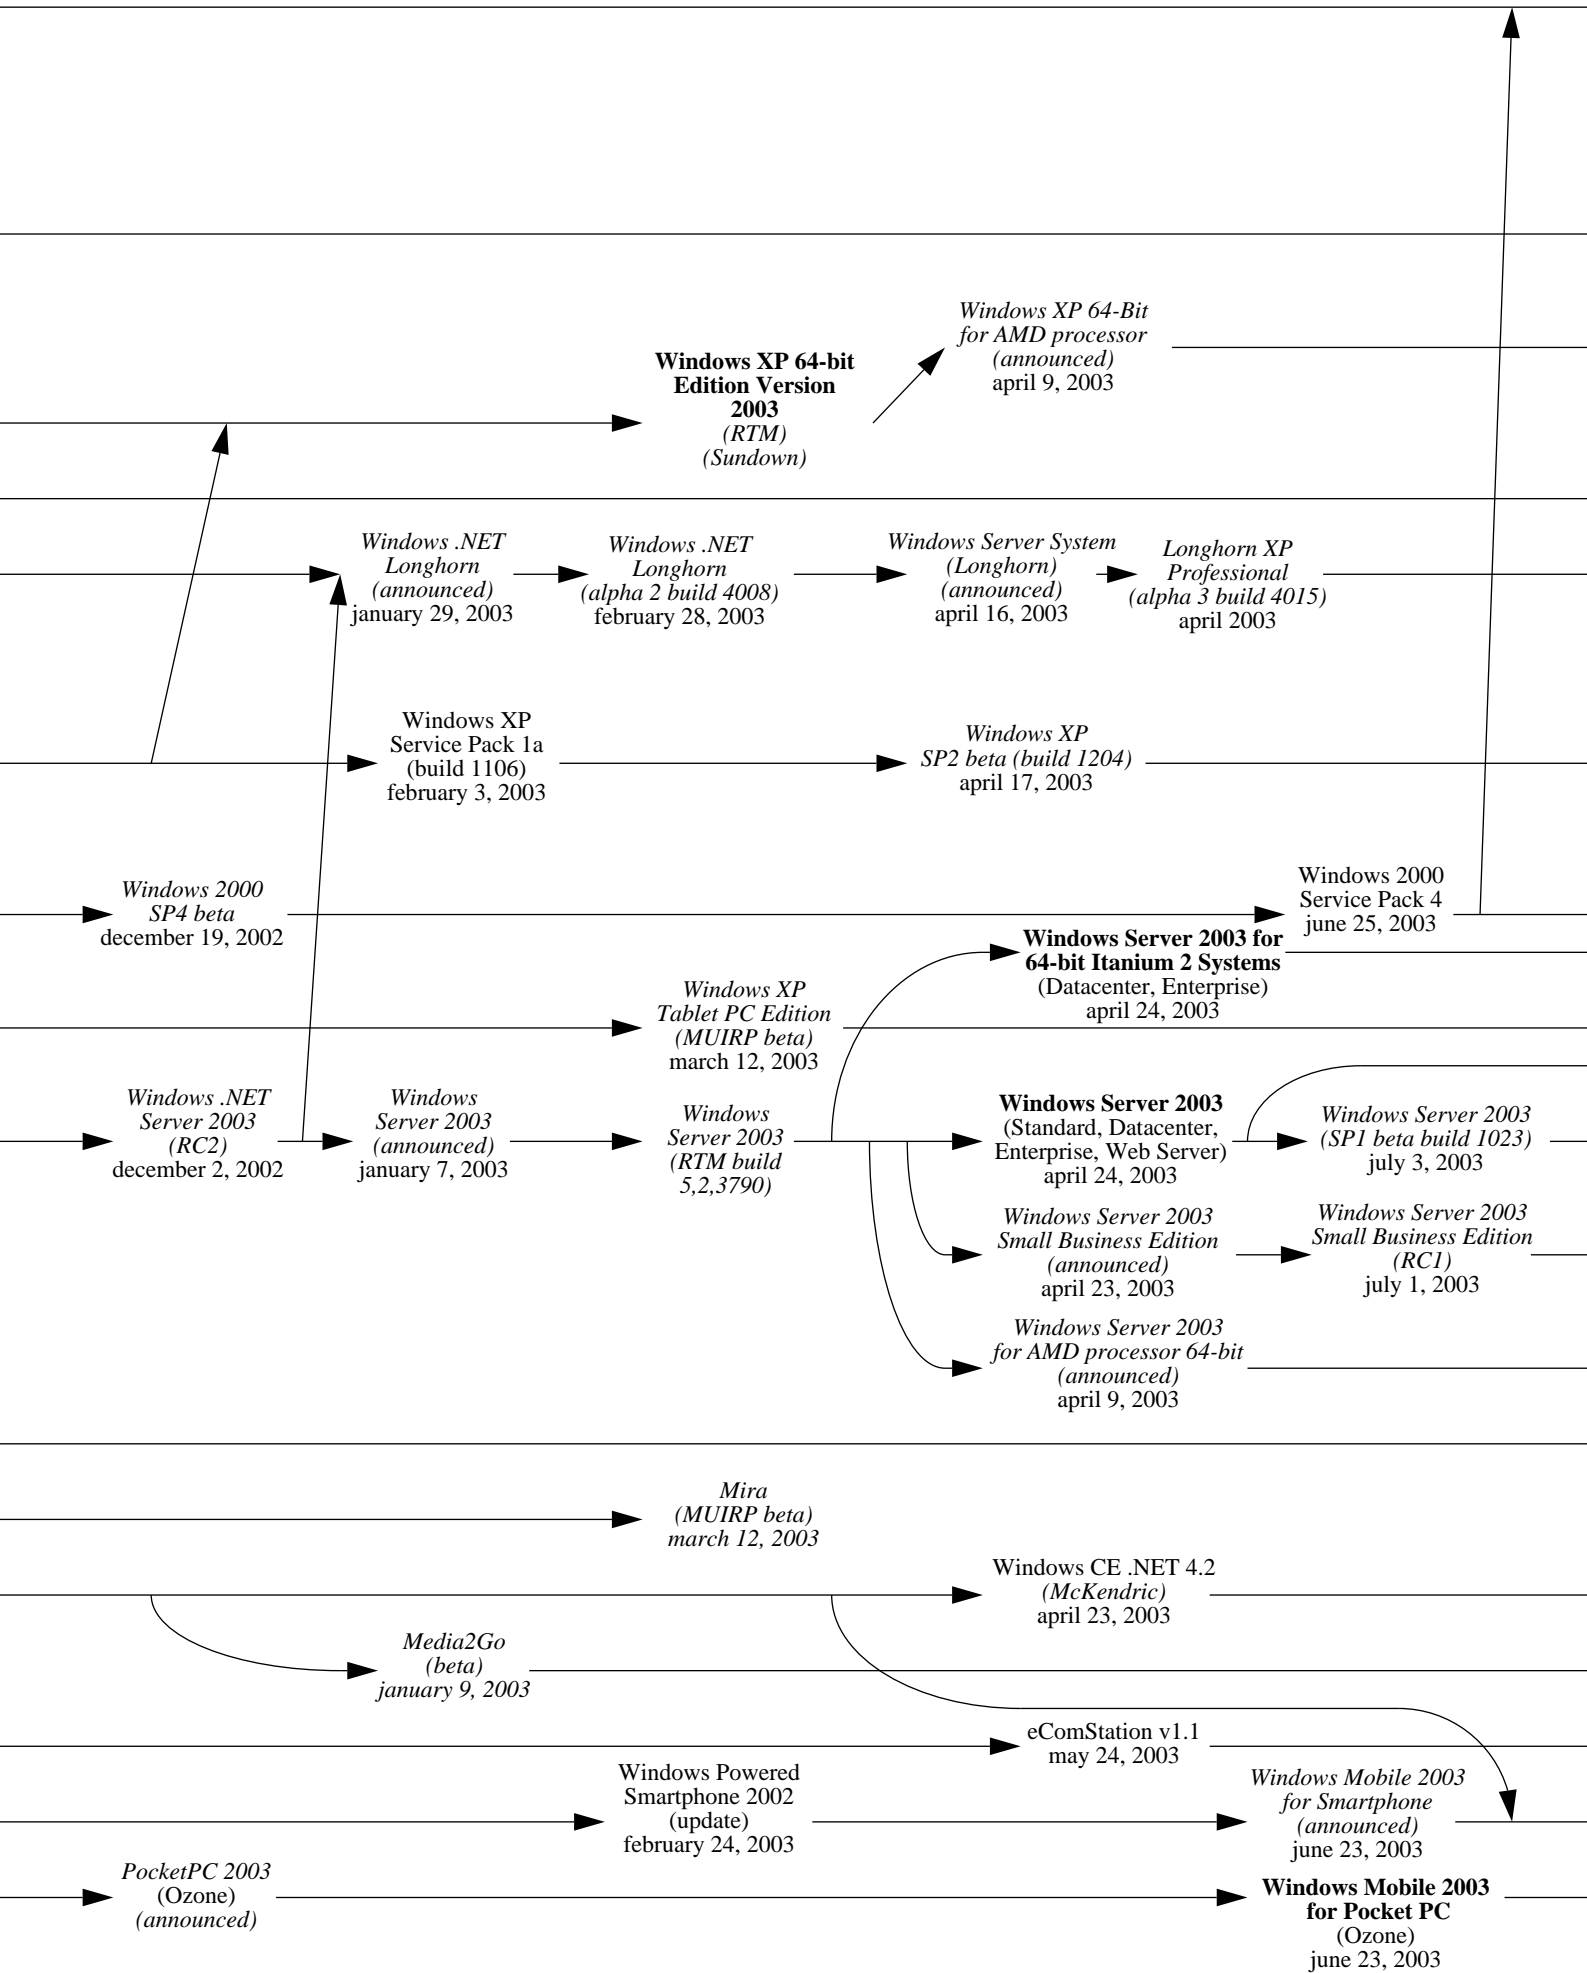

OS/2 2.0
(*Gruiser*)
march 1992

OS/2 2.1
(*Borg*)
may 1993

OS/2 for Windows
(*Ferengi*)
october 1993

1994

1995

FreeDOS
june 29, 1994

1996

1997

1998

1999

2000

2001

2002

2004

FreeDOS beta 0.9
september 28, 2004

DR-DOS 8.0
march 30, 2004