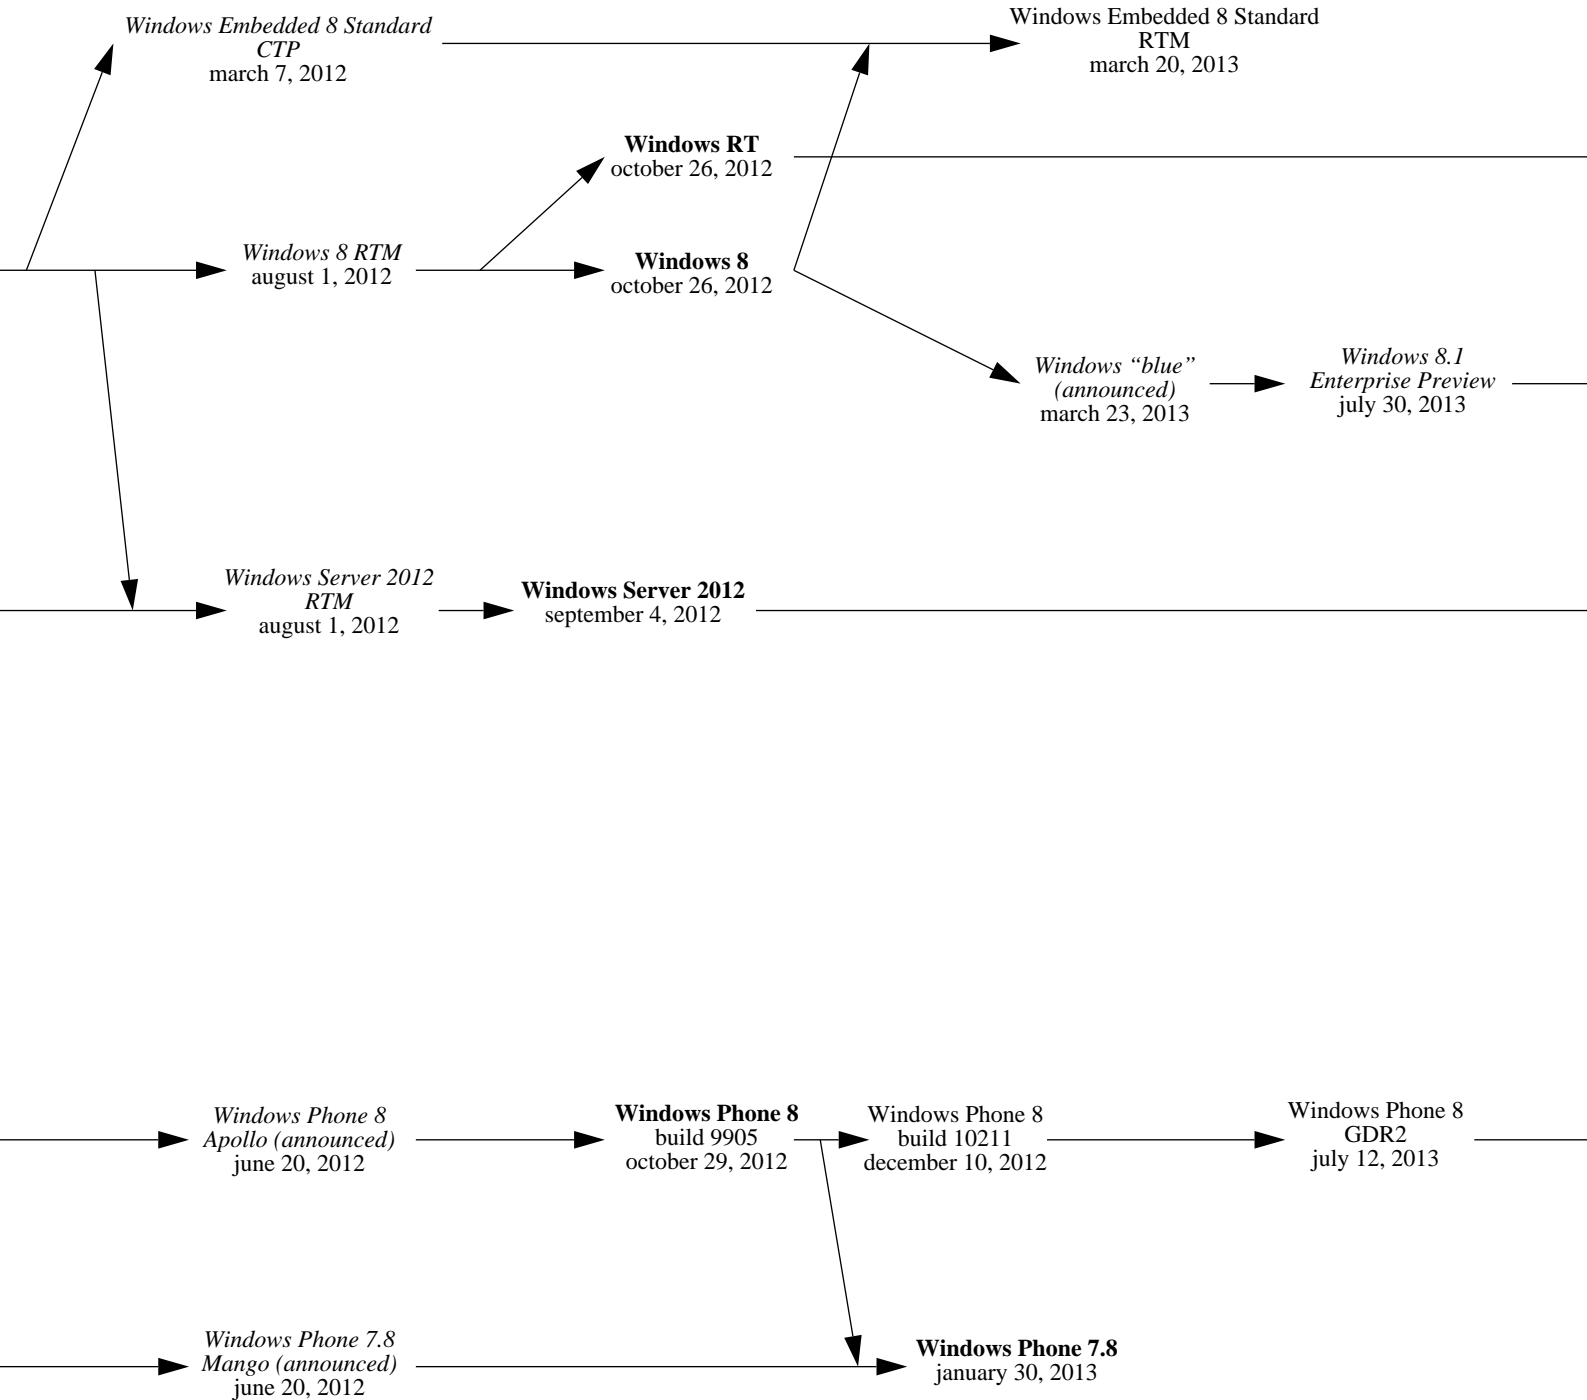

2007

2009

2010

2011

Enhanced DR-DOS 7.01.08
july 21, 2011

FreeDOS 1.1
january 2, 2012

2012

2013