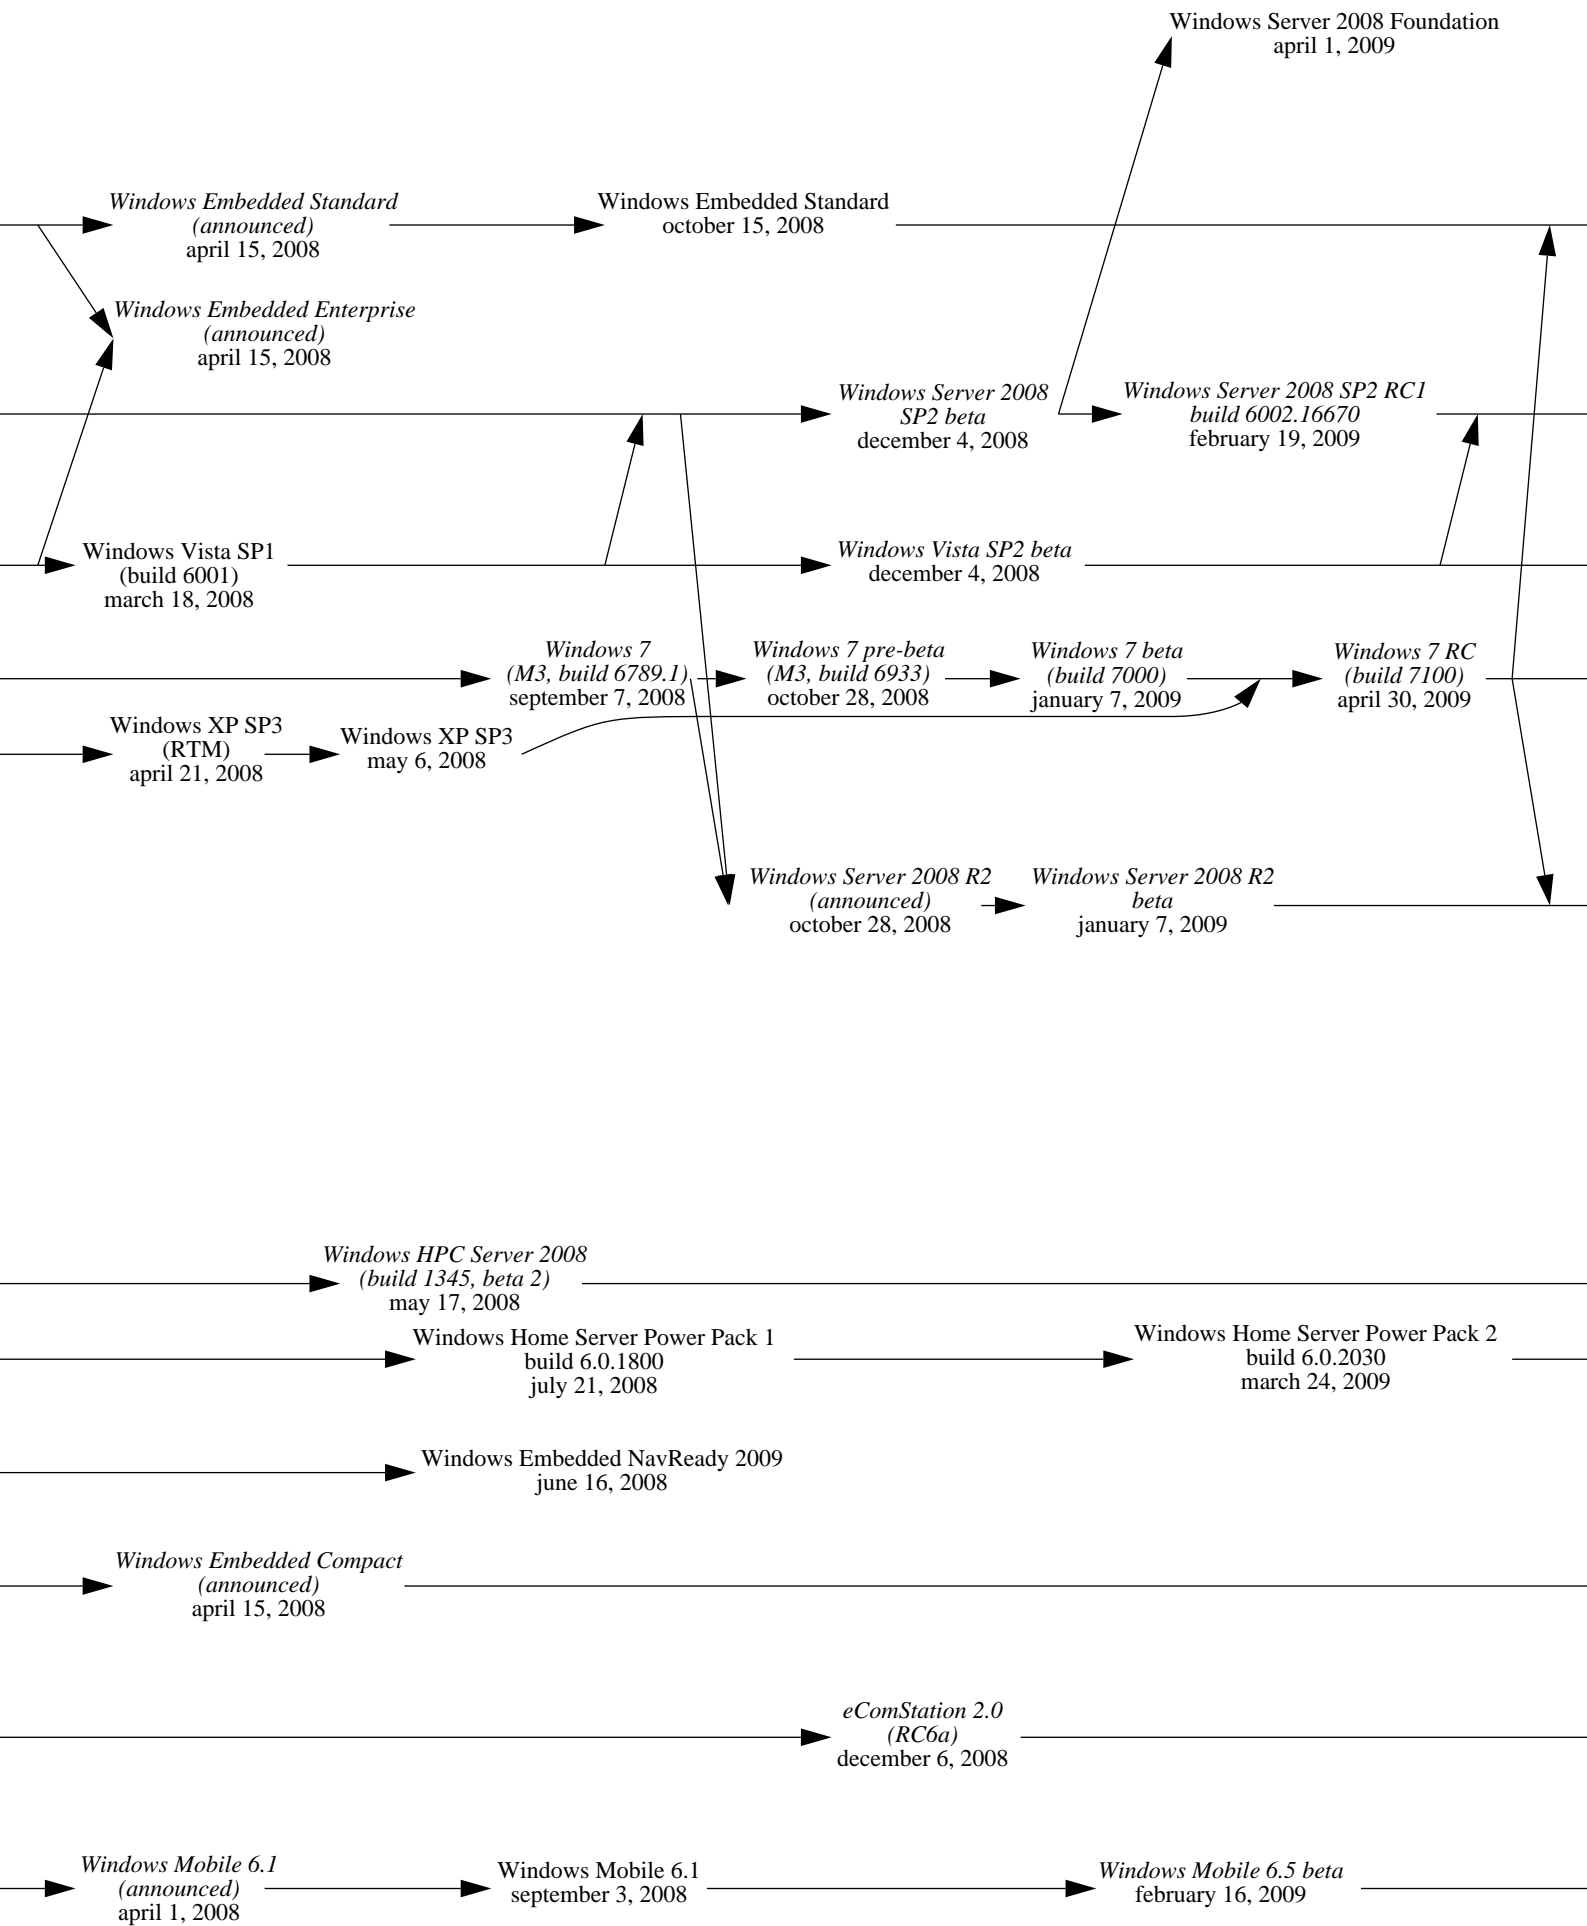

2007

2009

2010

2011

Enhanced DR-DOS 7.01.08
july 21, 2011

FreeDOS 1.1
january 2, 2012

2012

2013