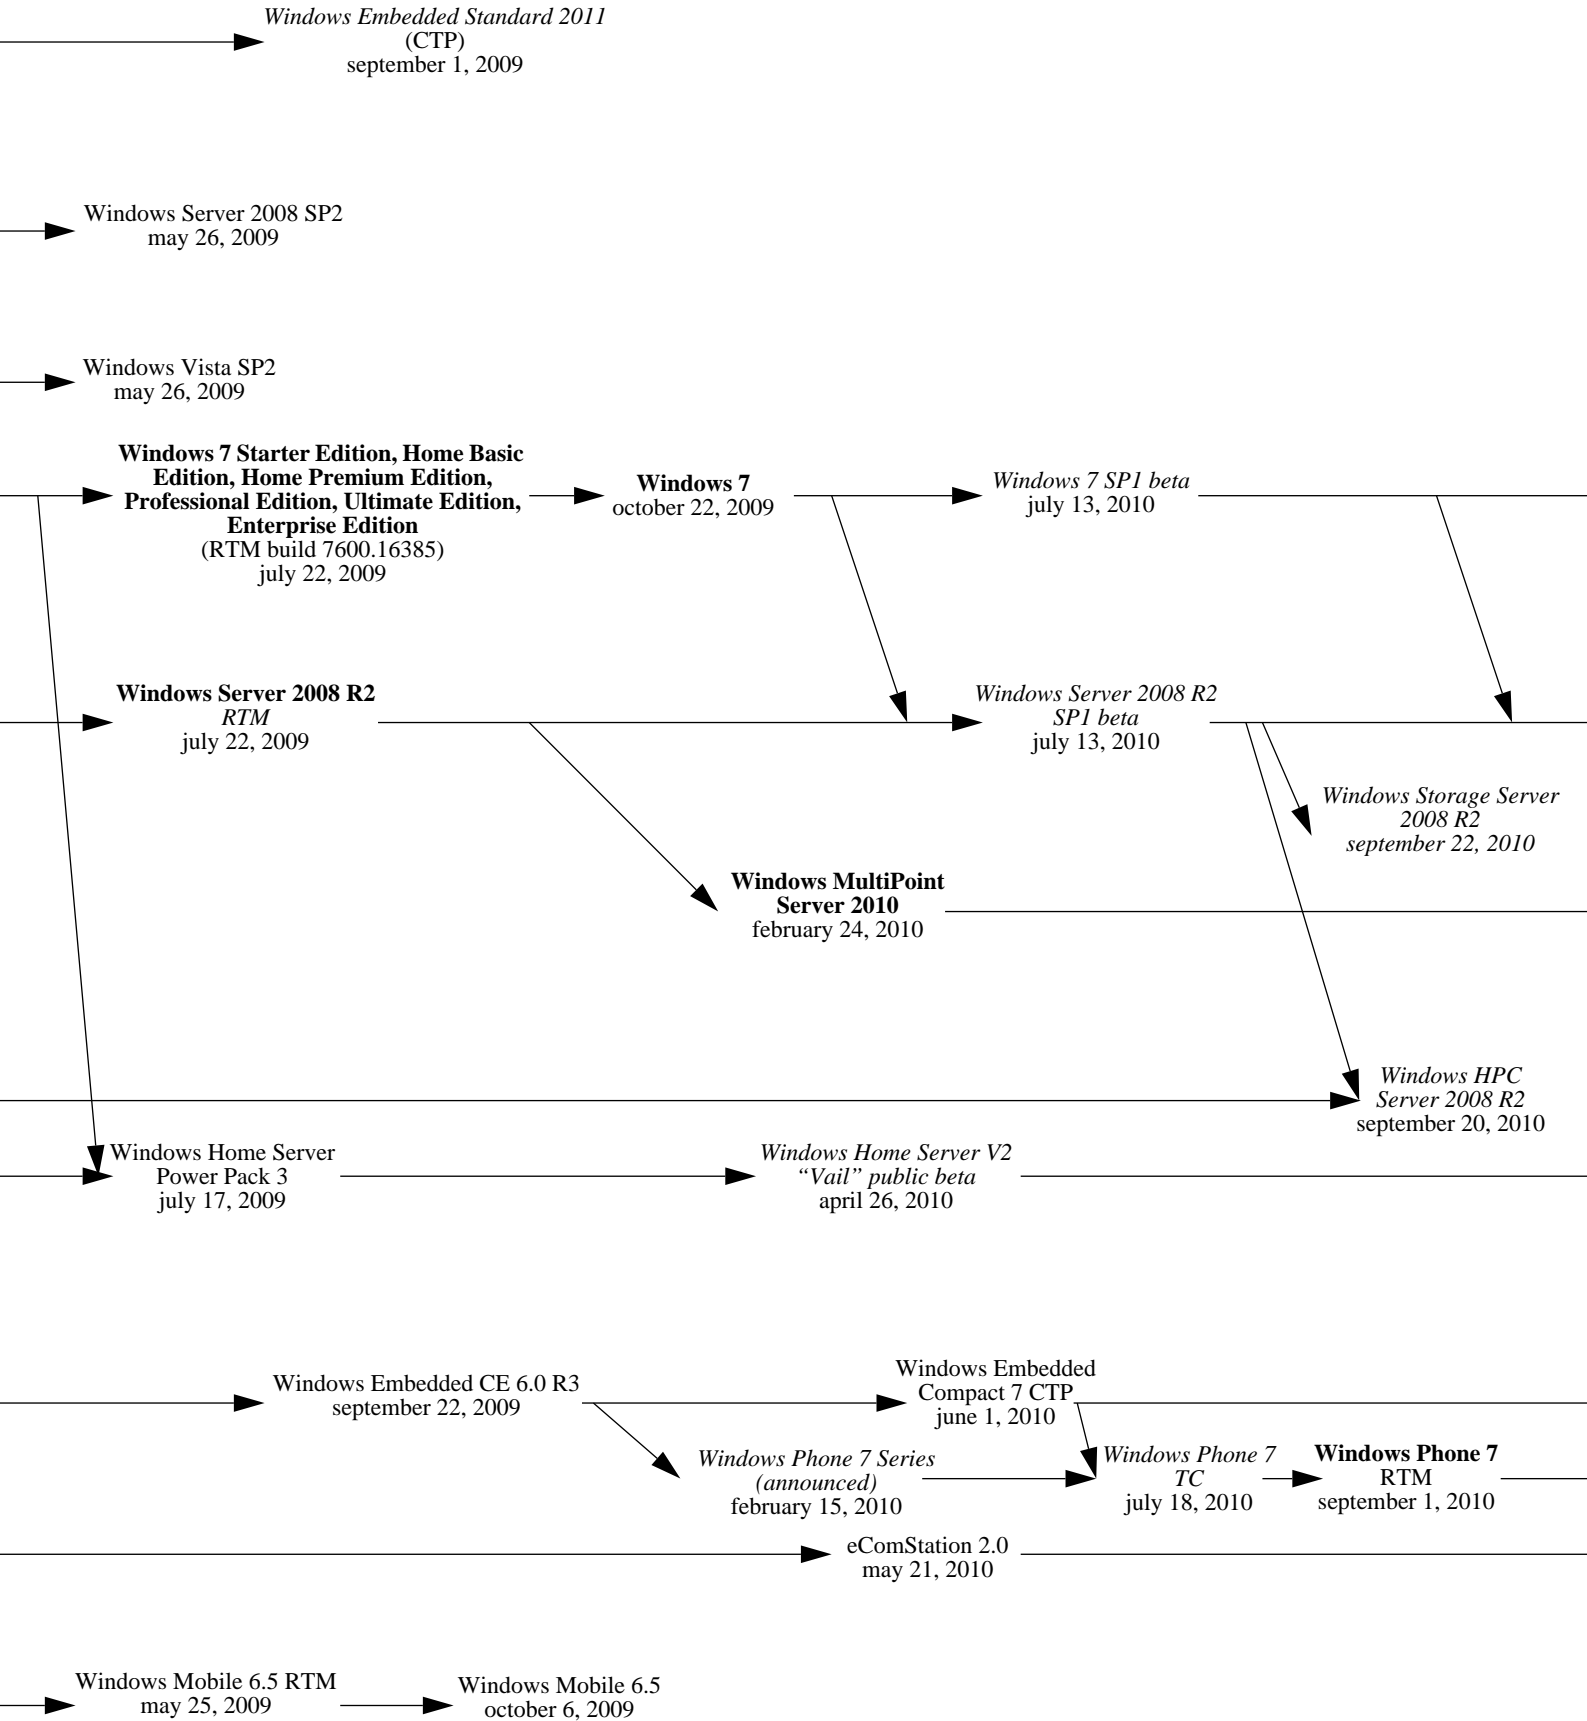

2007

2009

2010

2011

Enhanced DR-DOS 7.01.08
july 21, 2011

FreeDOS 1.1
january 2, 2012

2012

2013