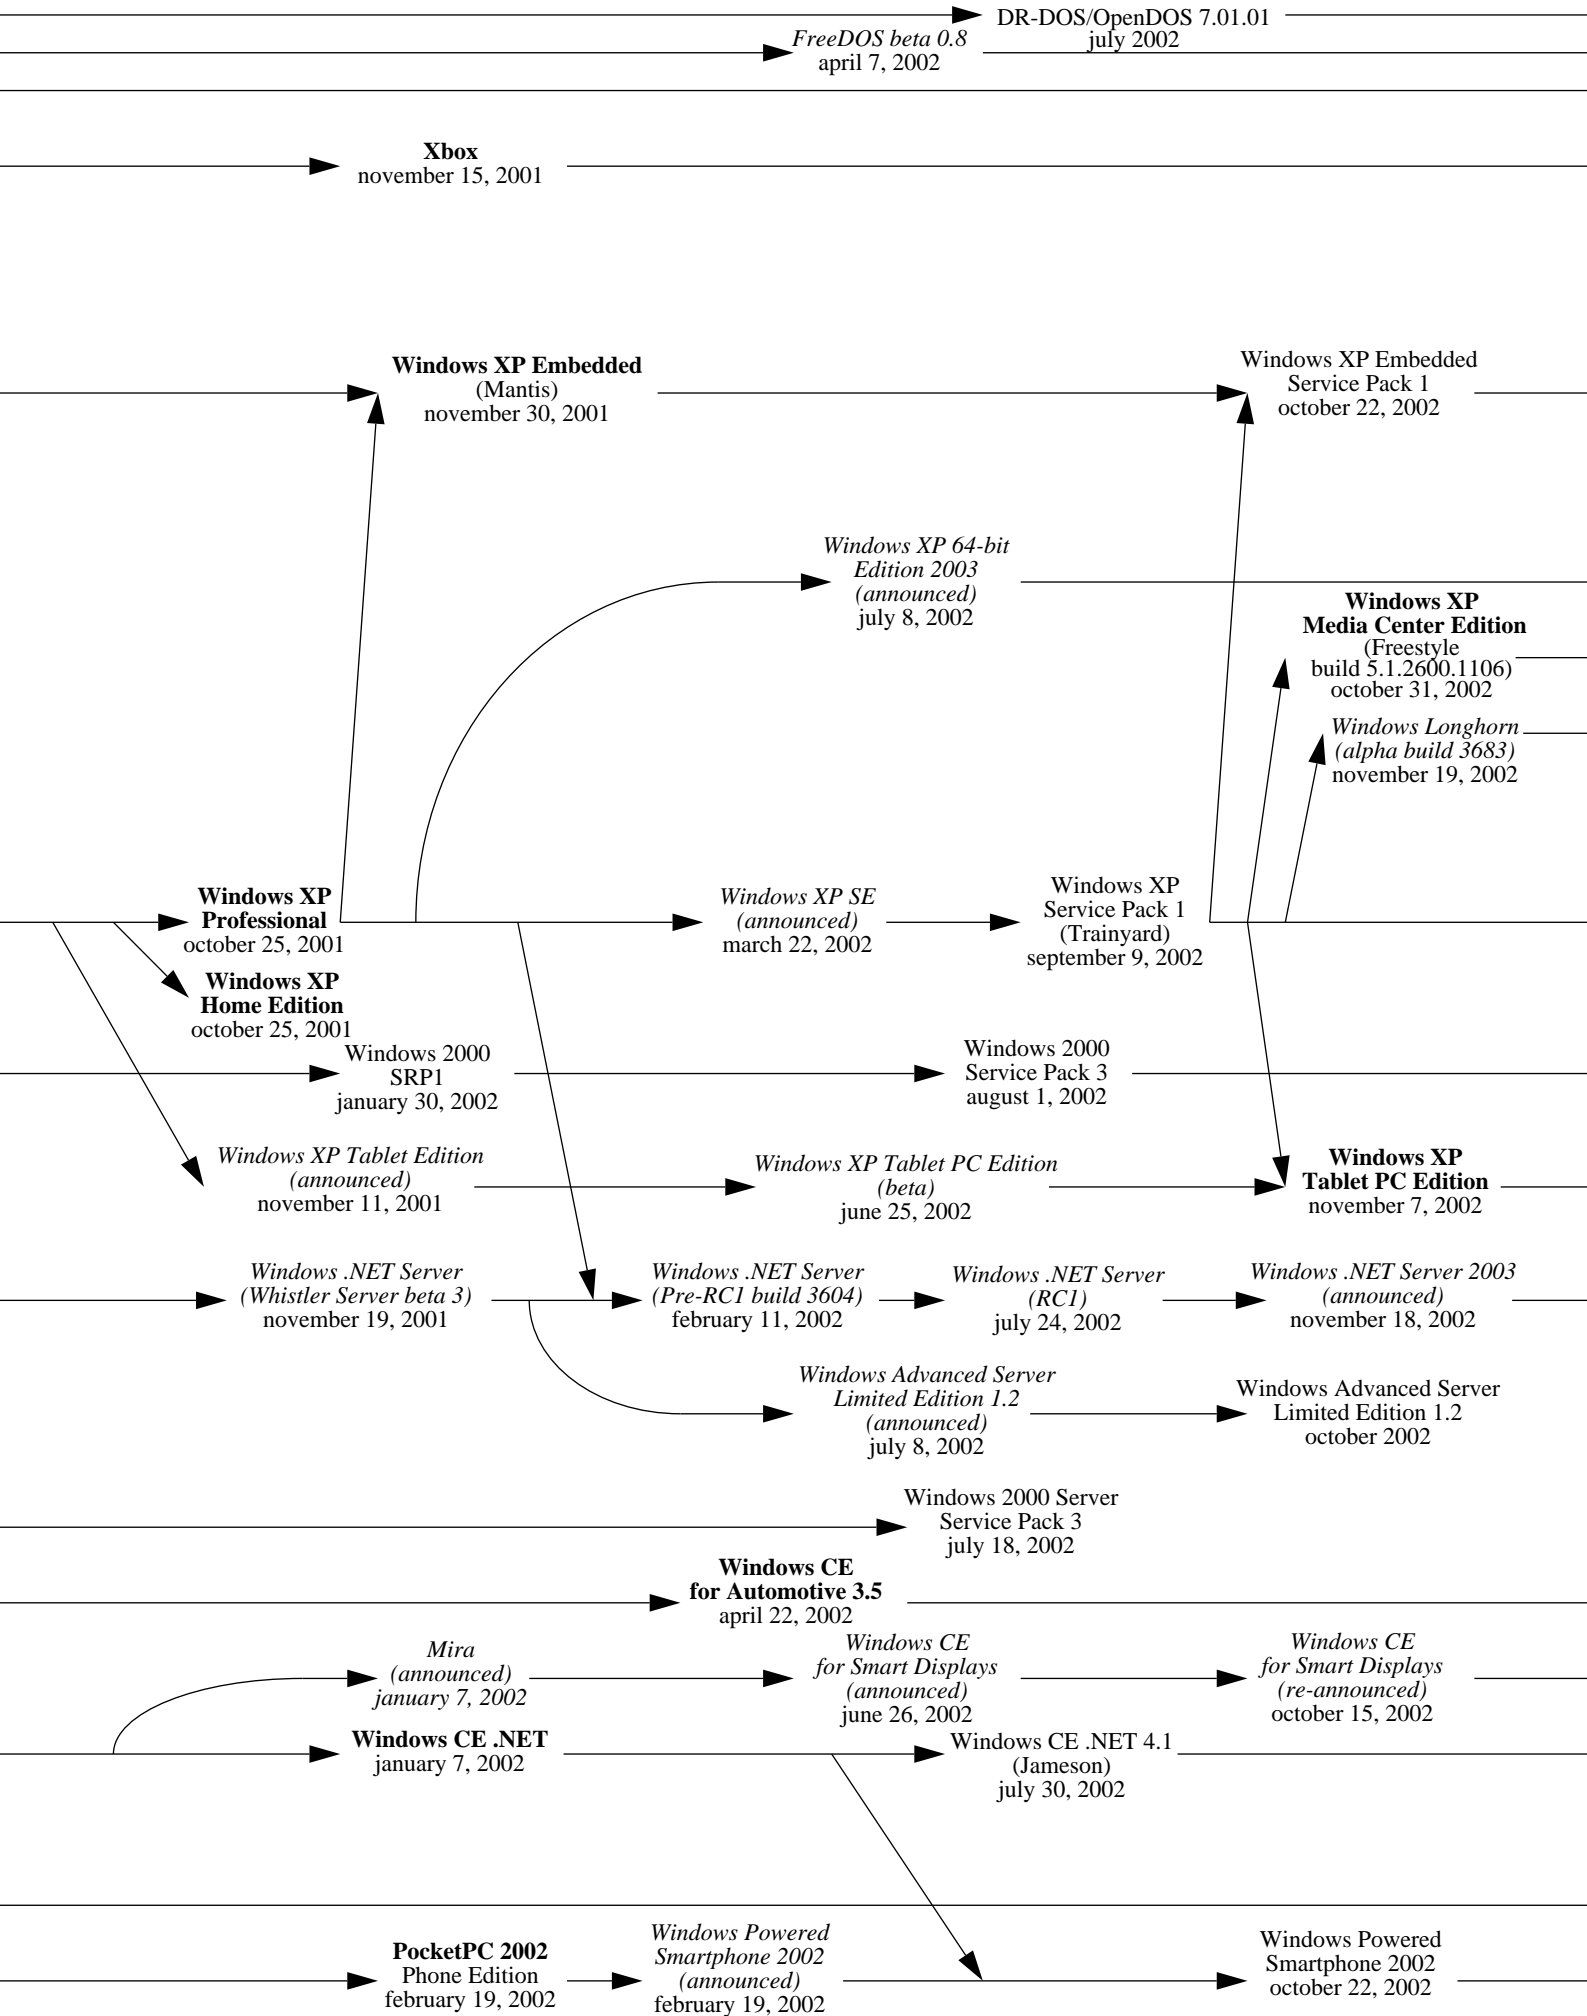

OS/2 2.0
(*Gruiser*)
march 1992

OS/2 2.1
(*Borg*)
may 1993

OS/2 for Windows
(*Ferengi*)
october 1993

1994

1995

FreeDOS
june 29, 1994

1996

1997

1998

1999

2000

2001

2002

2004

FreeDOS beta 0.9
september 28, 2004

DR-DOS 8.0
march 30, 2004