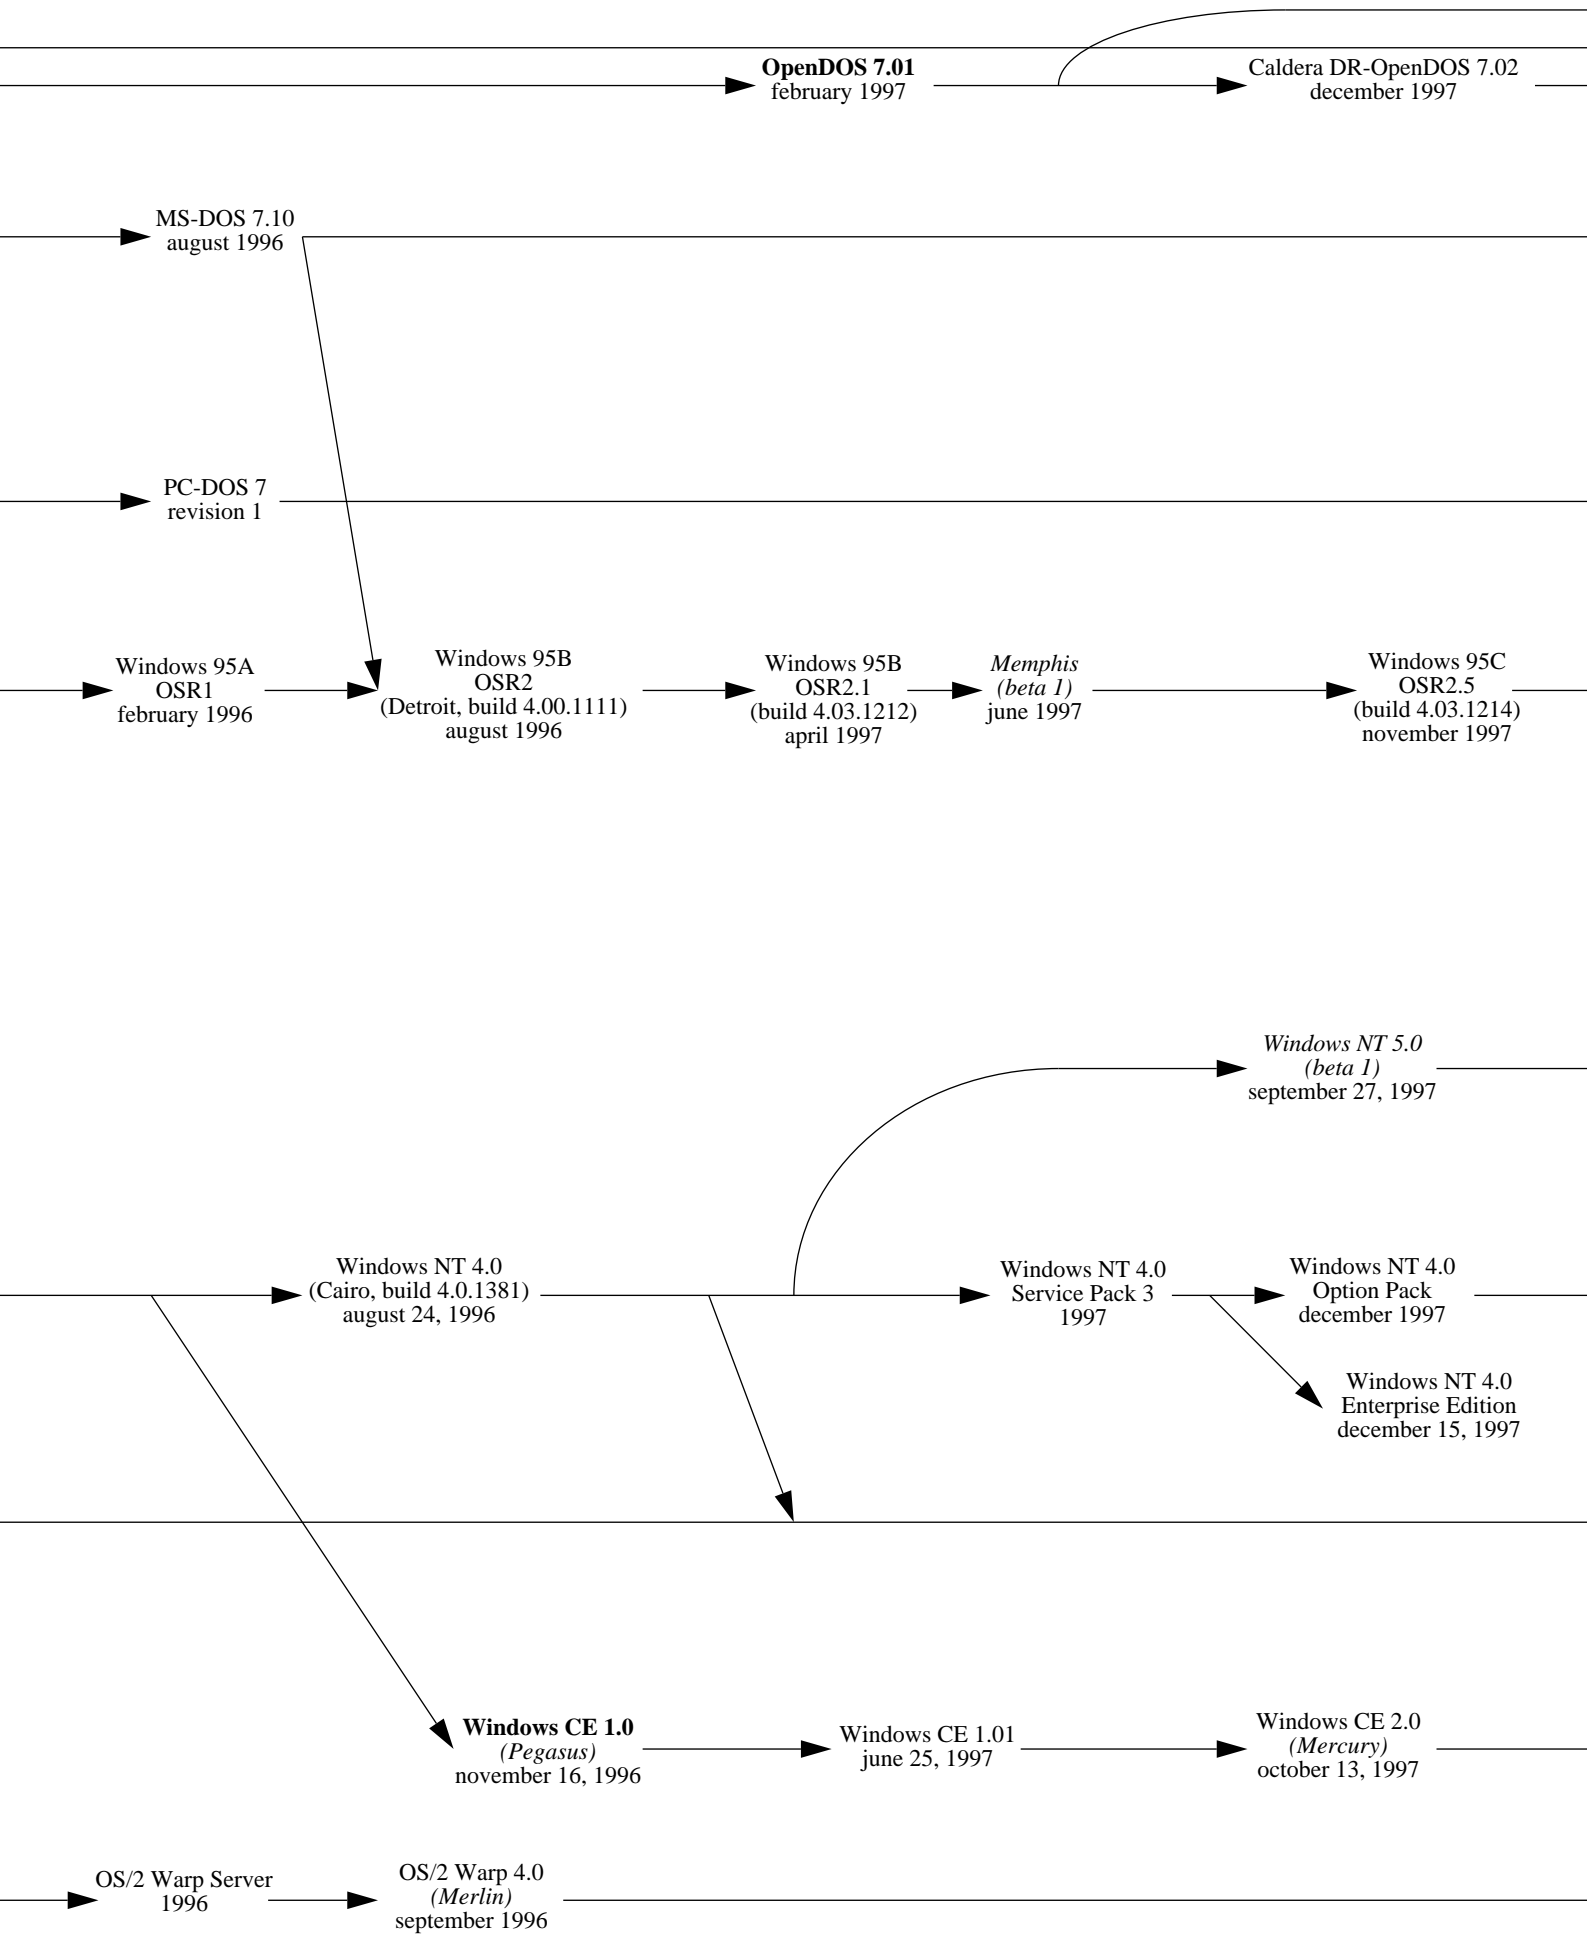

OS/2 2.0
(*Gruiser*)
march 1992

OS/2 2.1
(*Borg*)
may 1993

OS/2 for Windows
(*Ferengi*)
october 1993

1994

1995

FreeDOS
june 29, 1994

1996

1997