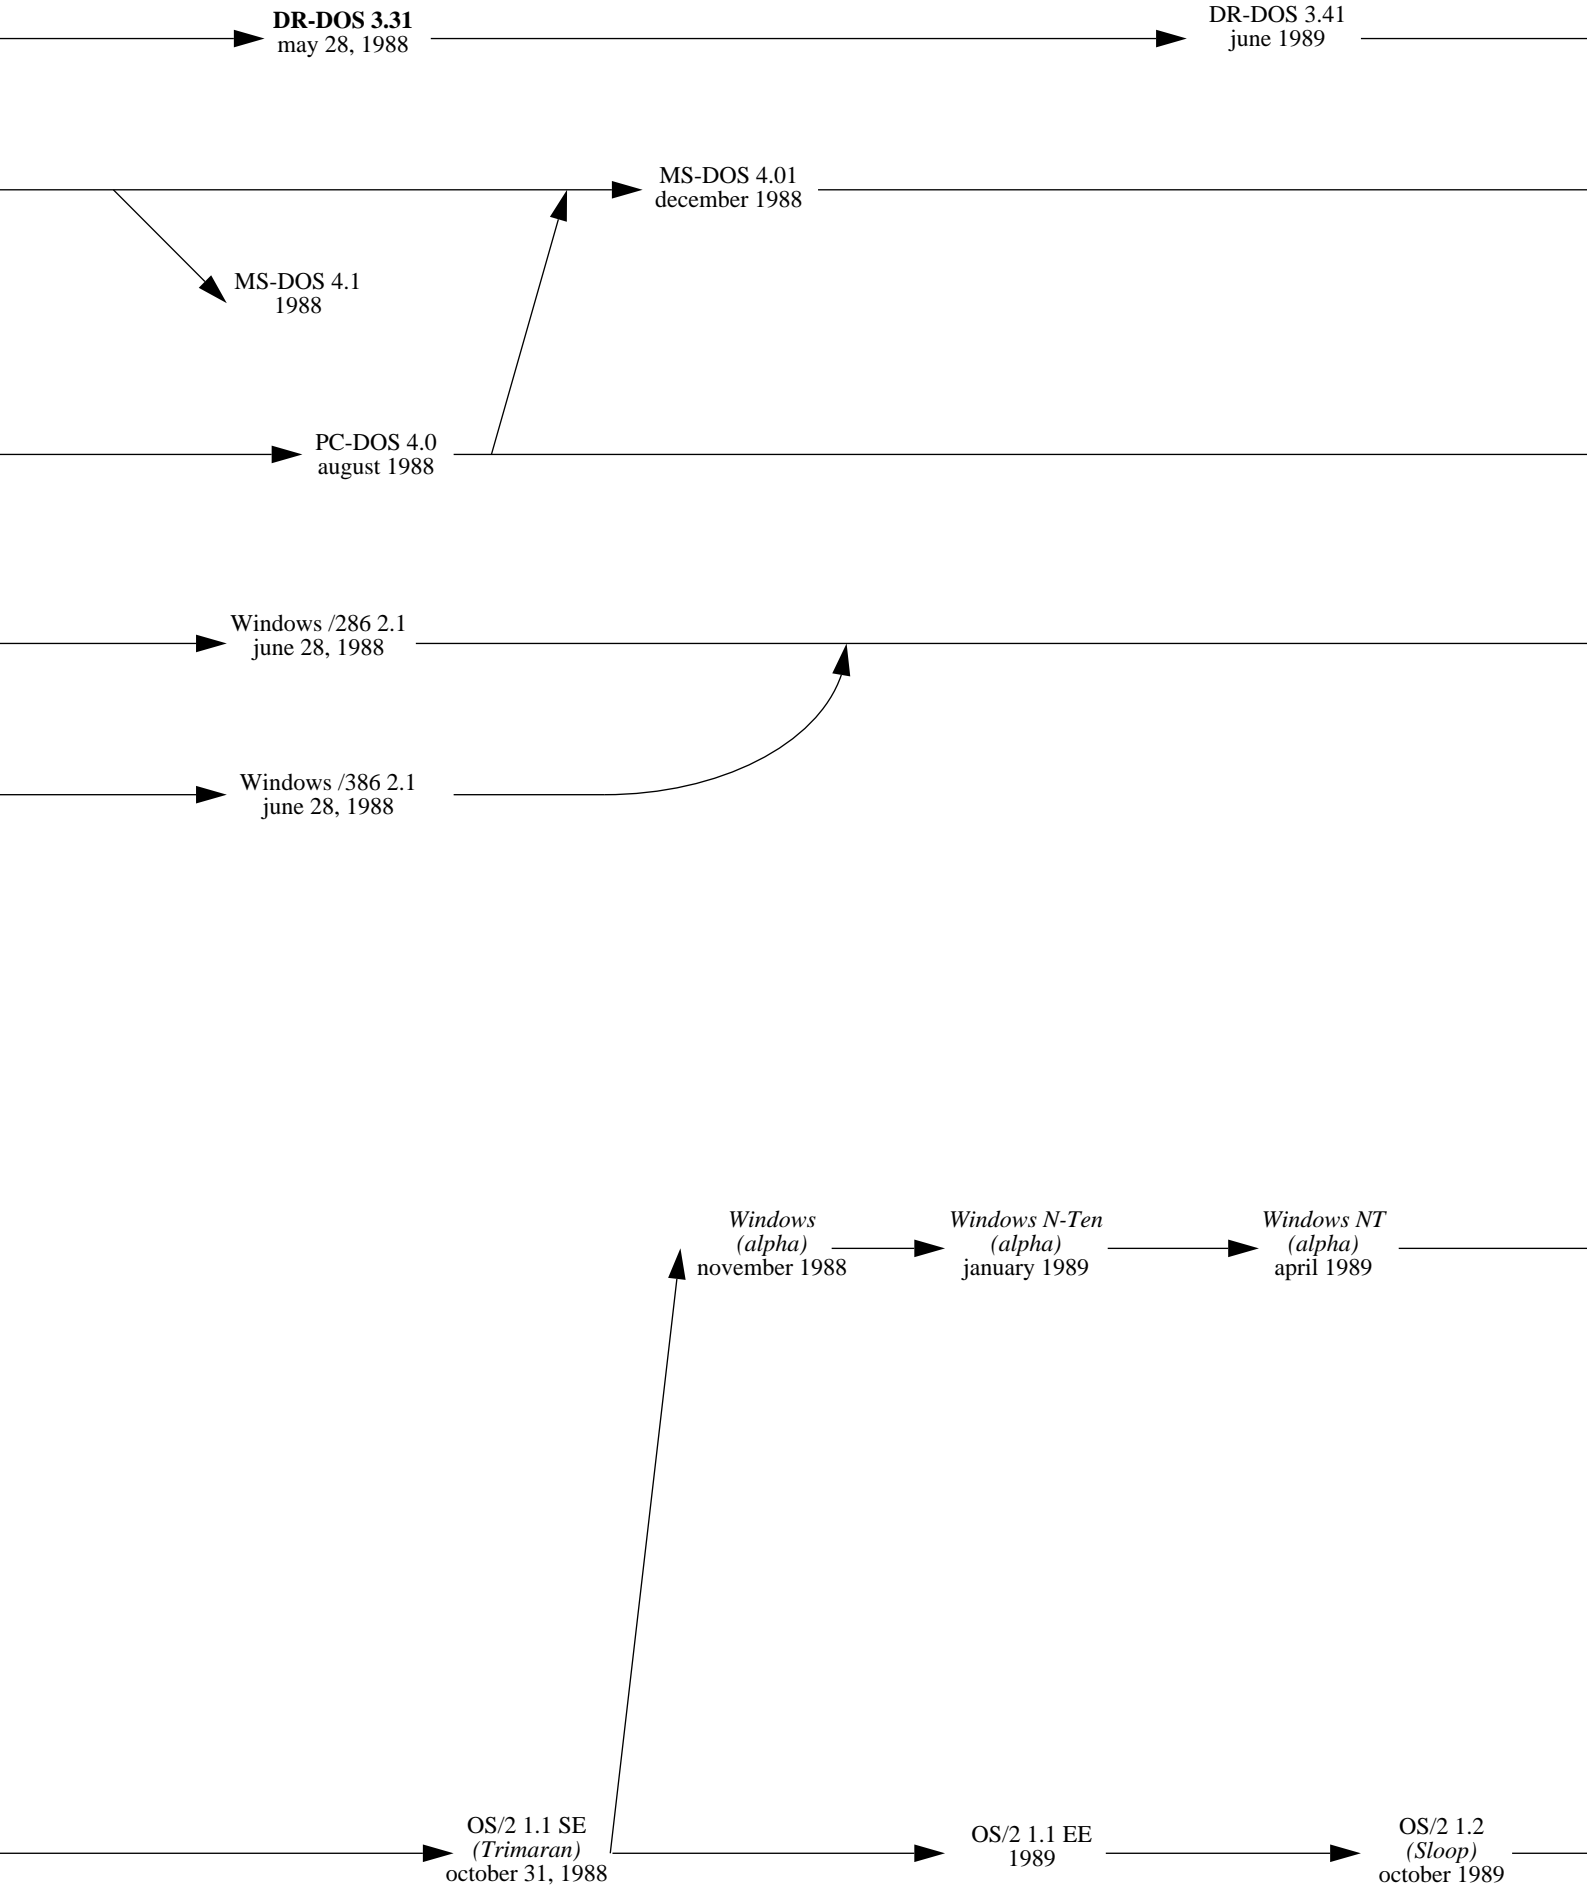

1980

1981

1982

1983

1984

1985

DOS Plus 1.0
1985

1986

1987

1988

1989

1990

1991

DR-DOS 5.0
may 1990

DR-DOS 6.0
september 1991

MS-DOS 5.0
june 1991