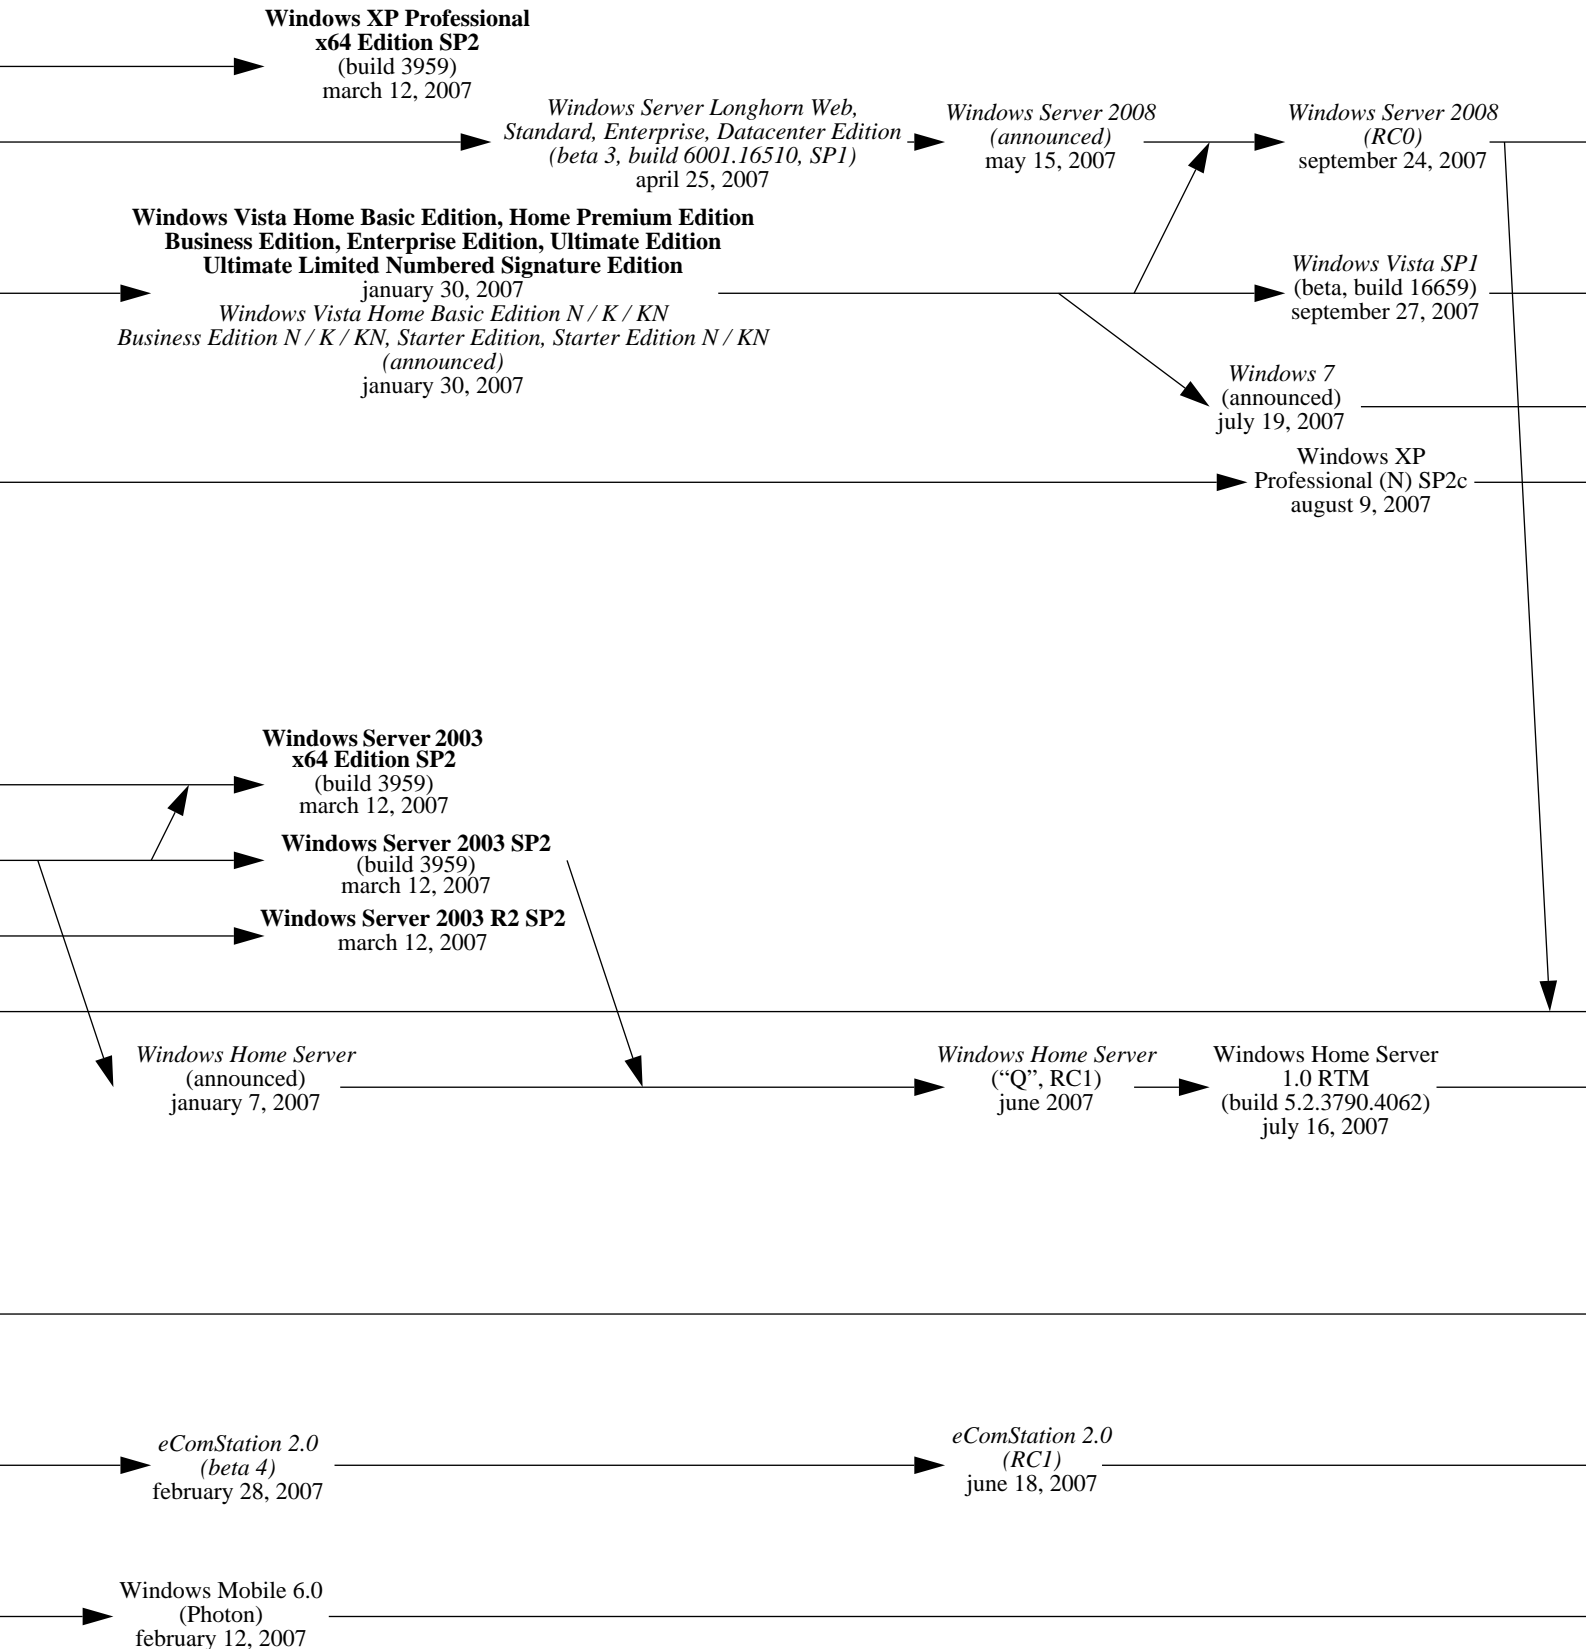

2007

2009

2010

2011

Enhanced DR-DOS 7.01.08
july 21, 2011

FreeDOS 1.1
january 2, 2012

2012

2013