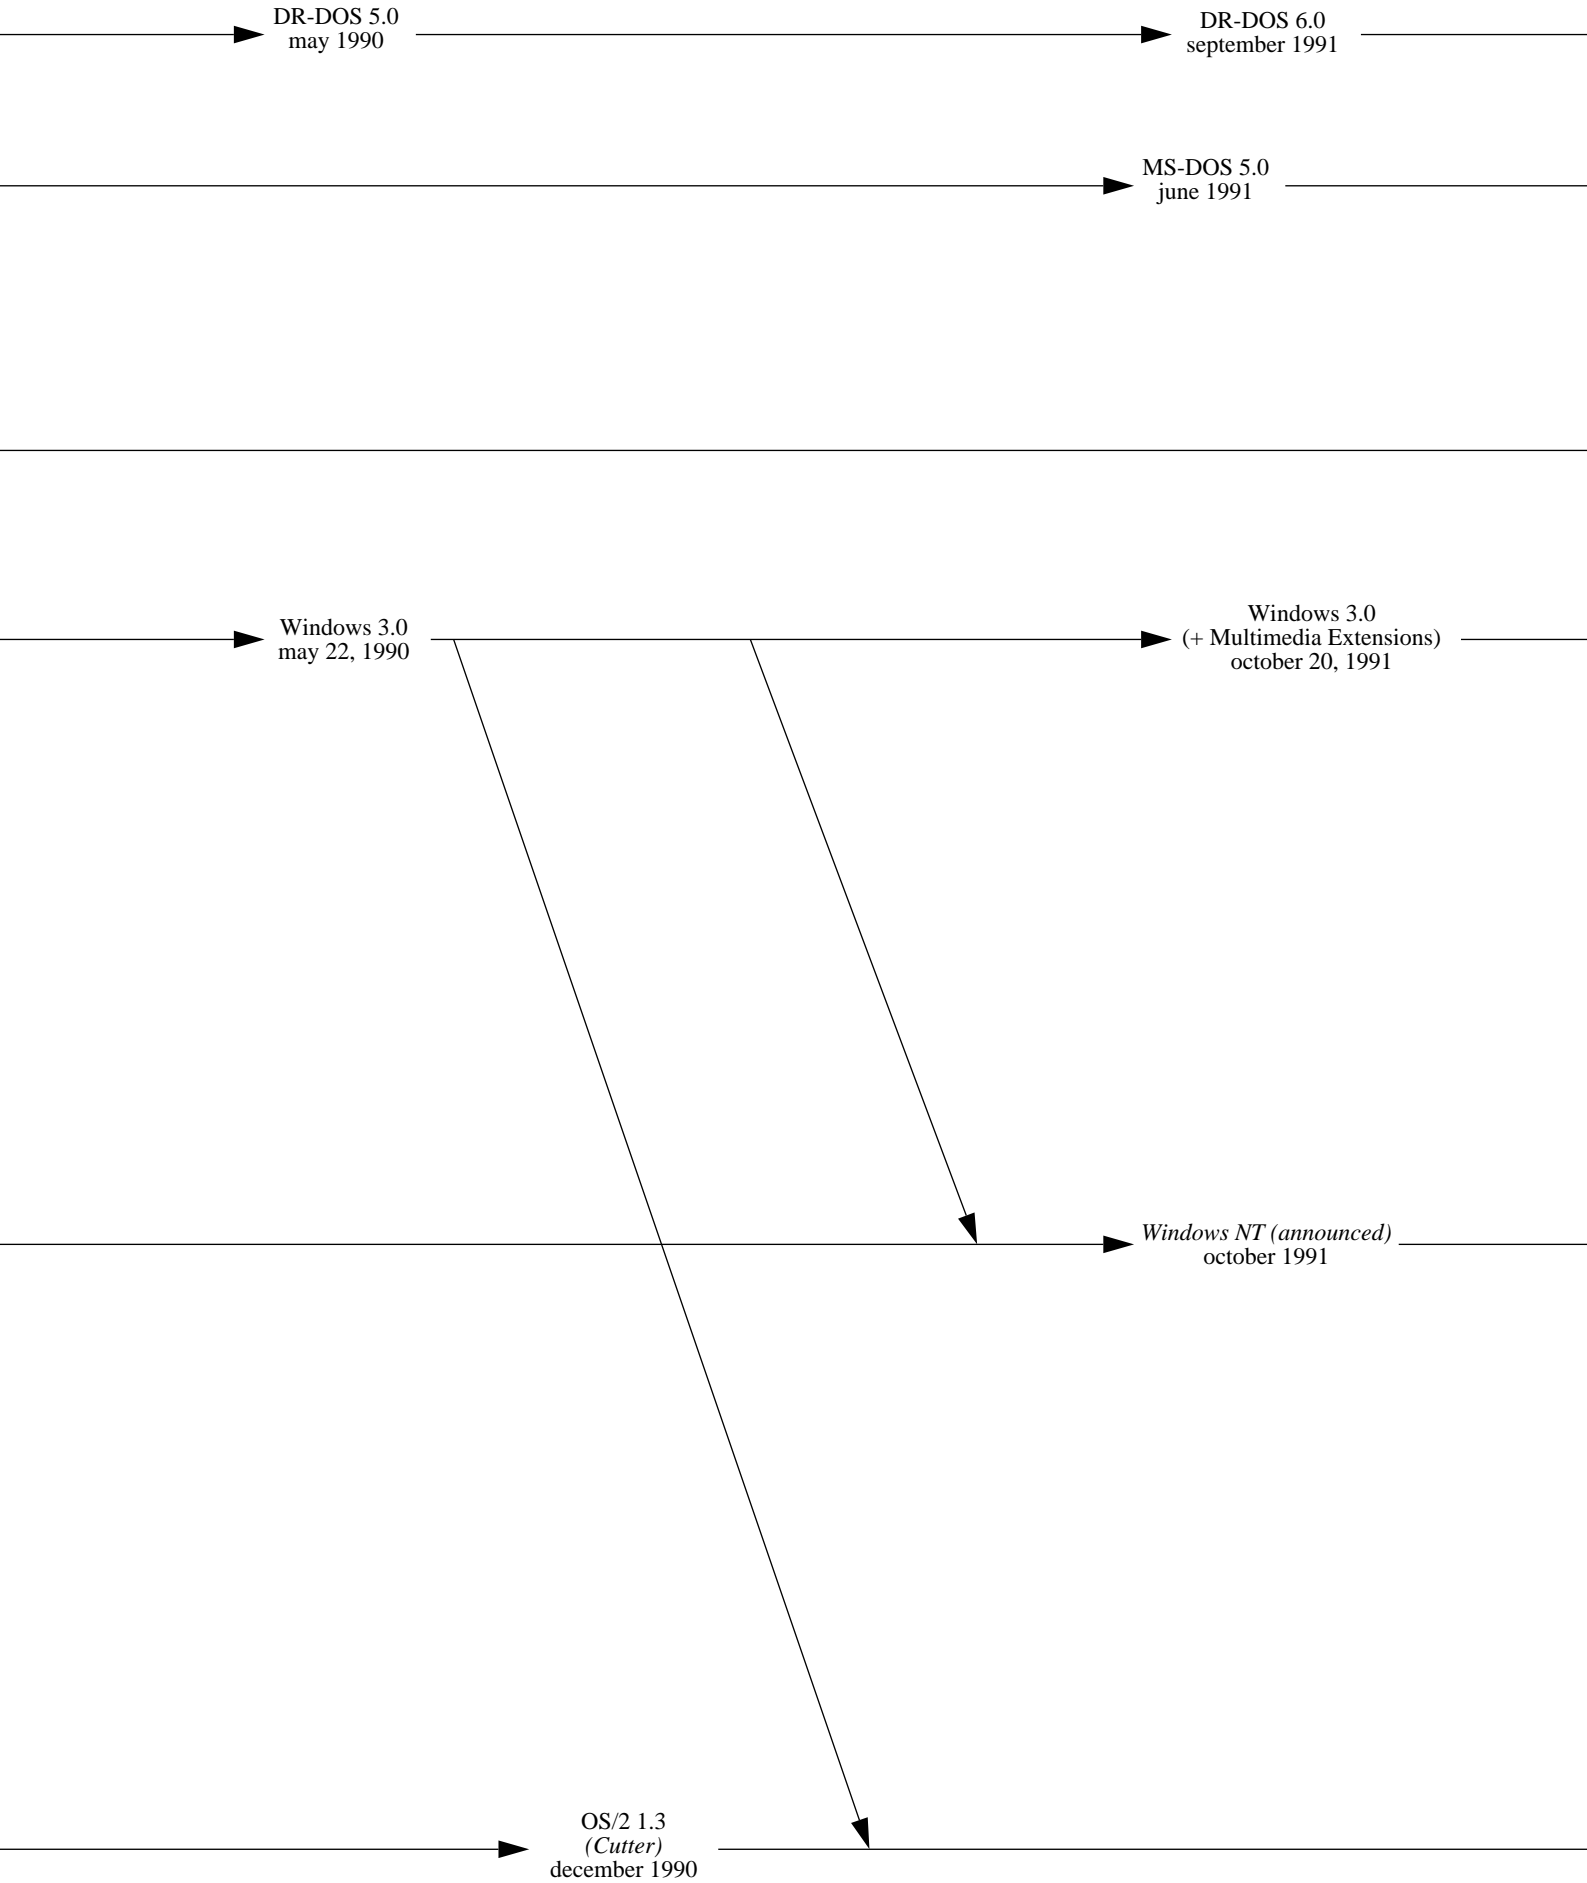

1987

1988

1989

1990

1991

DR-DOS 5.0
may 1990

DR-DOS 6.0
september 1991

MS-DOS 5.0
june 1991

Windows 3.0
may 22, 1990

Windows 3.0
(+ Multimedia Extensions)
october 20, 1991

Windows NT (announced)
october 1991

OS/2 1.3
(Cutter)
december 1990

1992

1993

Novell DOS 7.0
december 1993

MS-DOS 5.0a
1992