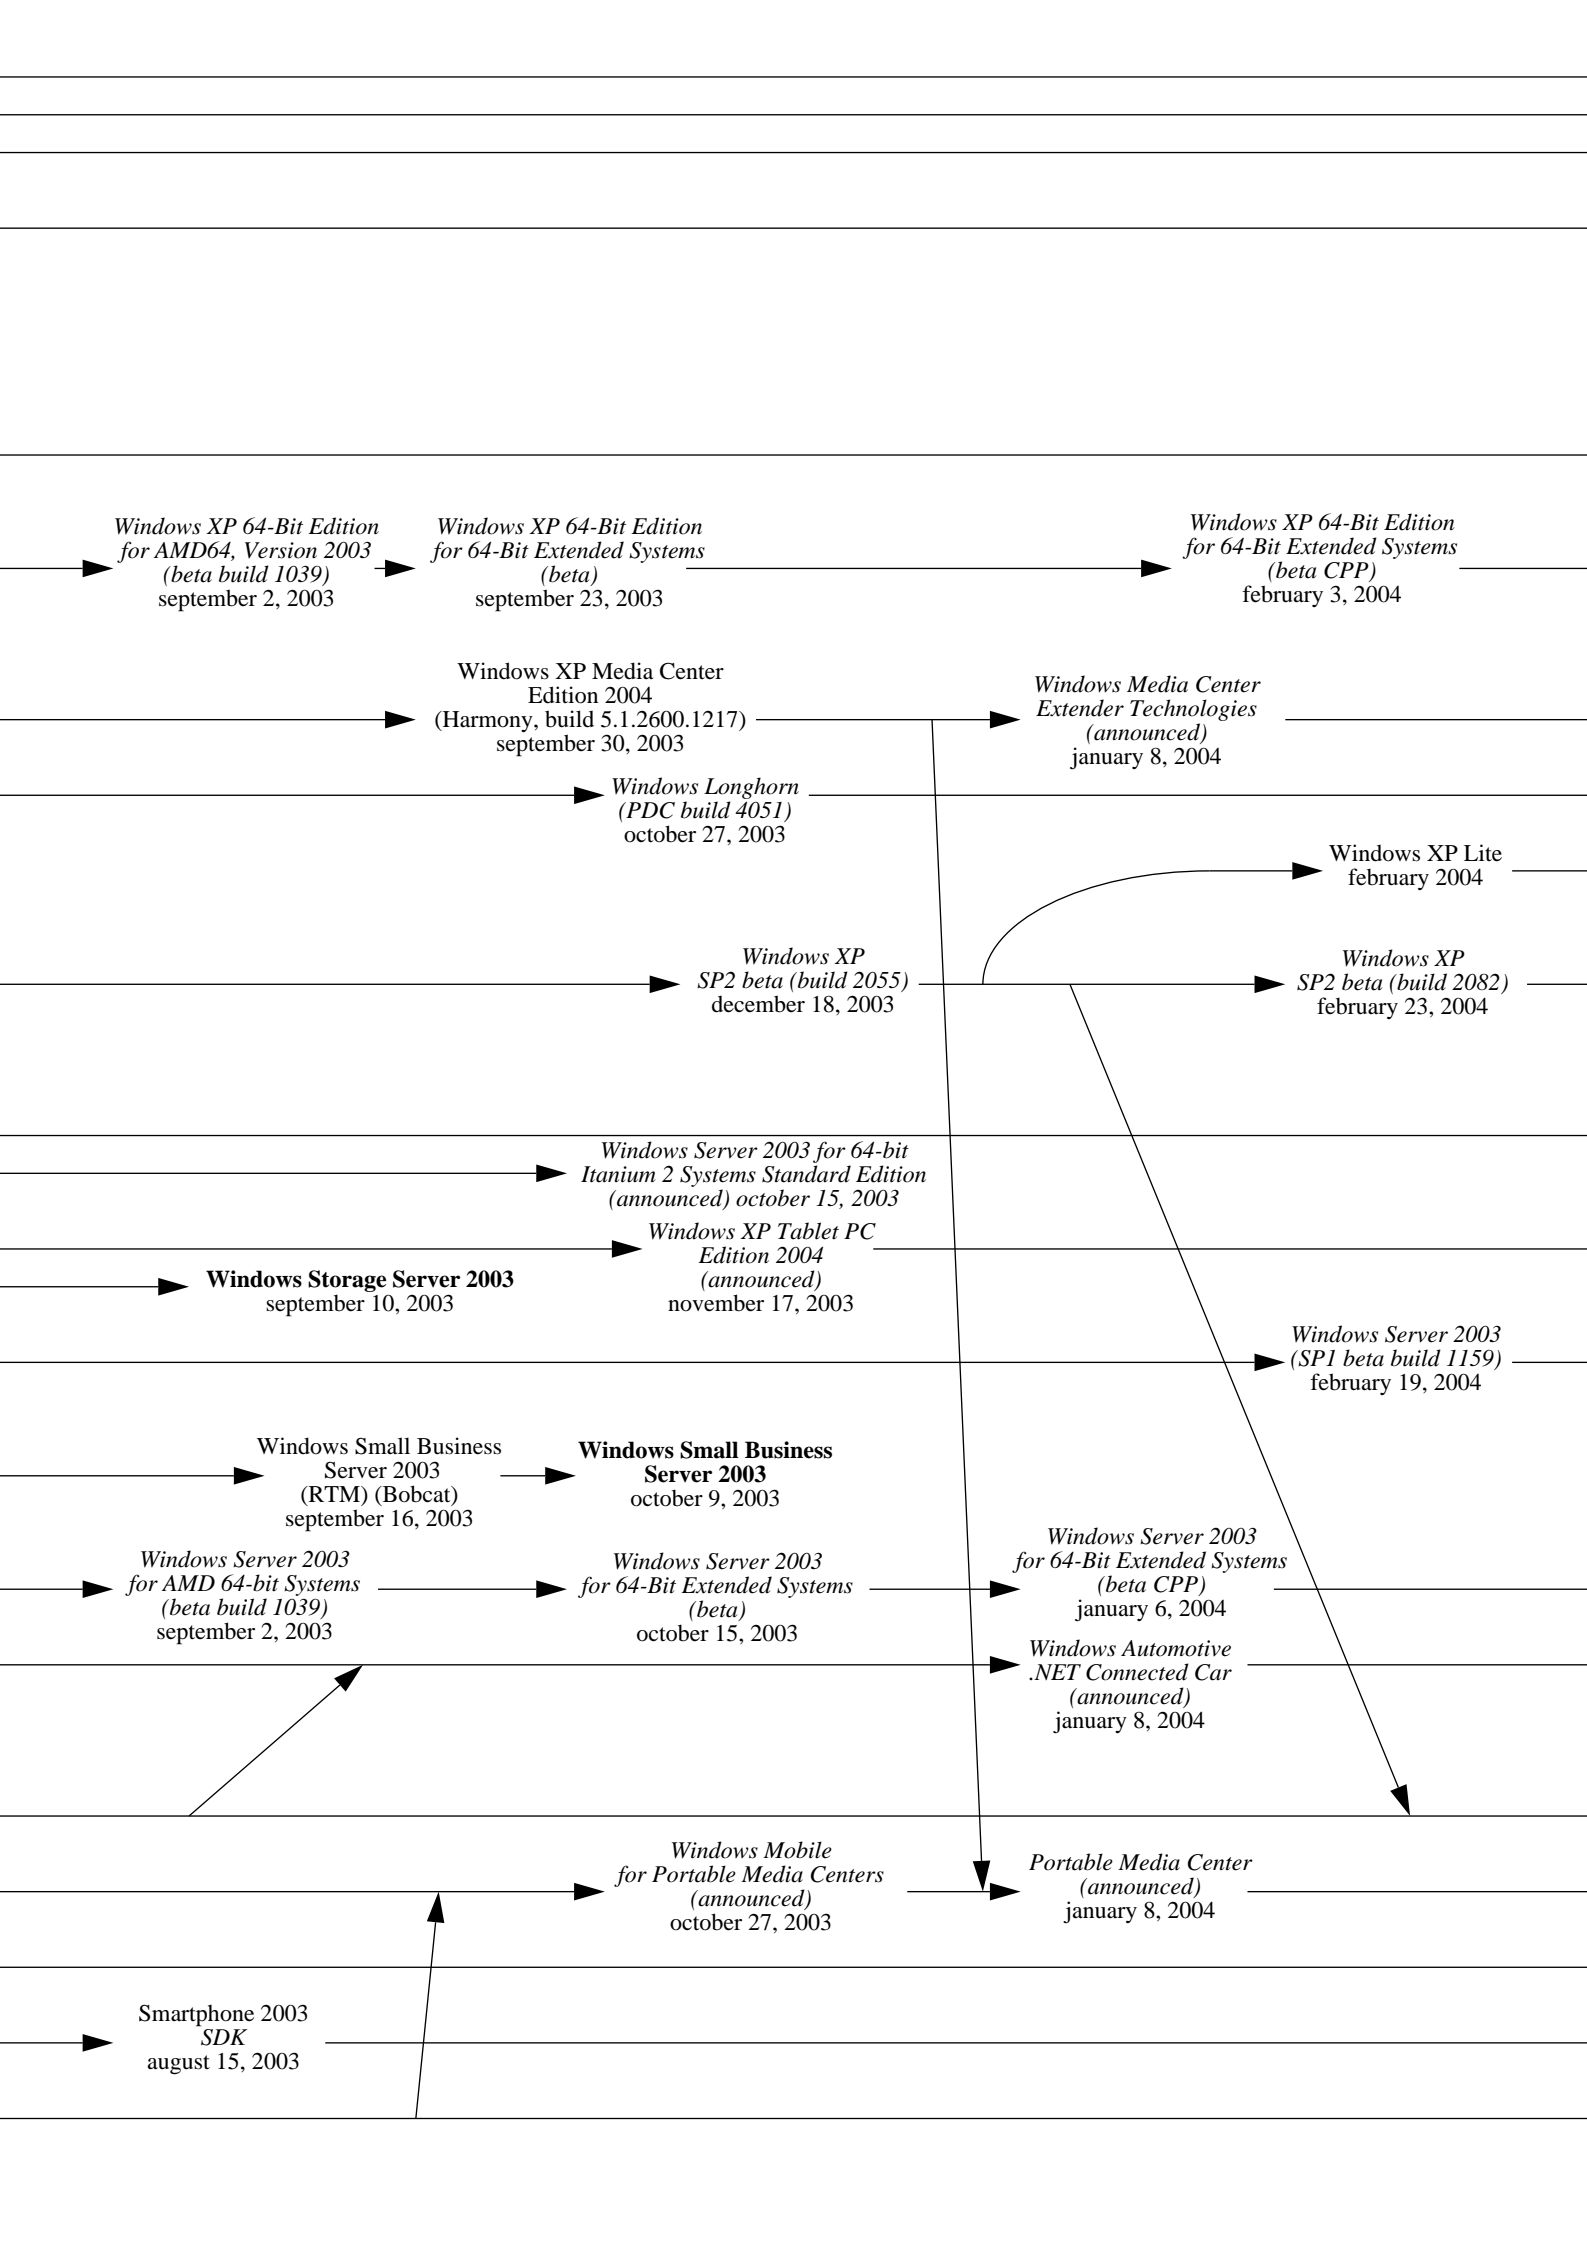

OS/2 2.0
(*Gruiser*)
march 1992

OS/2 2.1
(*Borg*)
may 1993

OS/2 for Windows
(*Ferengi*)
october 1993

1994

1995

FreeDOS
june 29, 1994

1996

1997

1998

1999

2000

2001

2002

2004

FreeDOS beta 0.9
september 28, 2004

DR-DOS 8.0
march 30, 2004